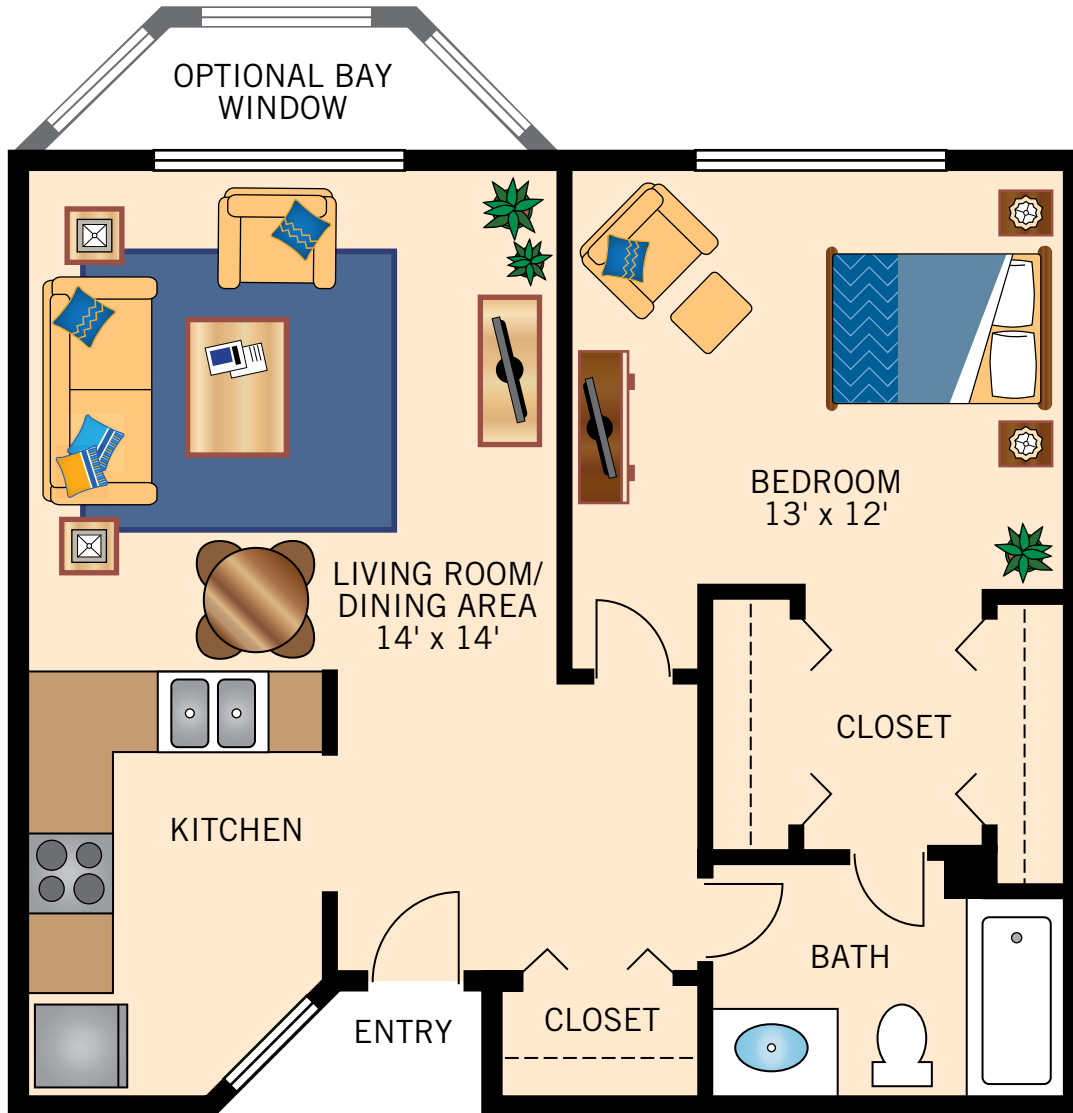

**THE STUART
STUDIO**
430 Square Feet

Floor plans are not to scale and are shown for comparative purposes only.
Actual apartment floor plans may have minor variations.

**THE WILLOW
STUDIO**
430 Square Feet

Floor plans are not to scale and are shown for comparative purposes only.
Actual apartment floor plans may have minor variations.

THE SEIBERT
ONE BEDROOM

594 – 626 Square Feet

Floor plans are not to scale and are shown for comparative purposes only.
Actual apartment floor plans may have minor variations.

THE ARCADIA
ONE BEDROOM
689 – 712 Square Feet

Floor plans are not to scale and are shown for comparative purposes only.
Actual apartment floor plans may have minor variations.

THE HENDERSON
TWO BEDROOM
1,100 Square Feet

Floor plans are not to scale and are shown for comparative purposes only.
Actual apartment floor plans may have minor variations.