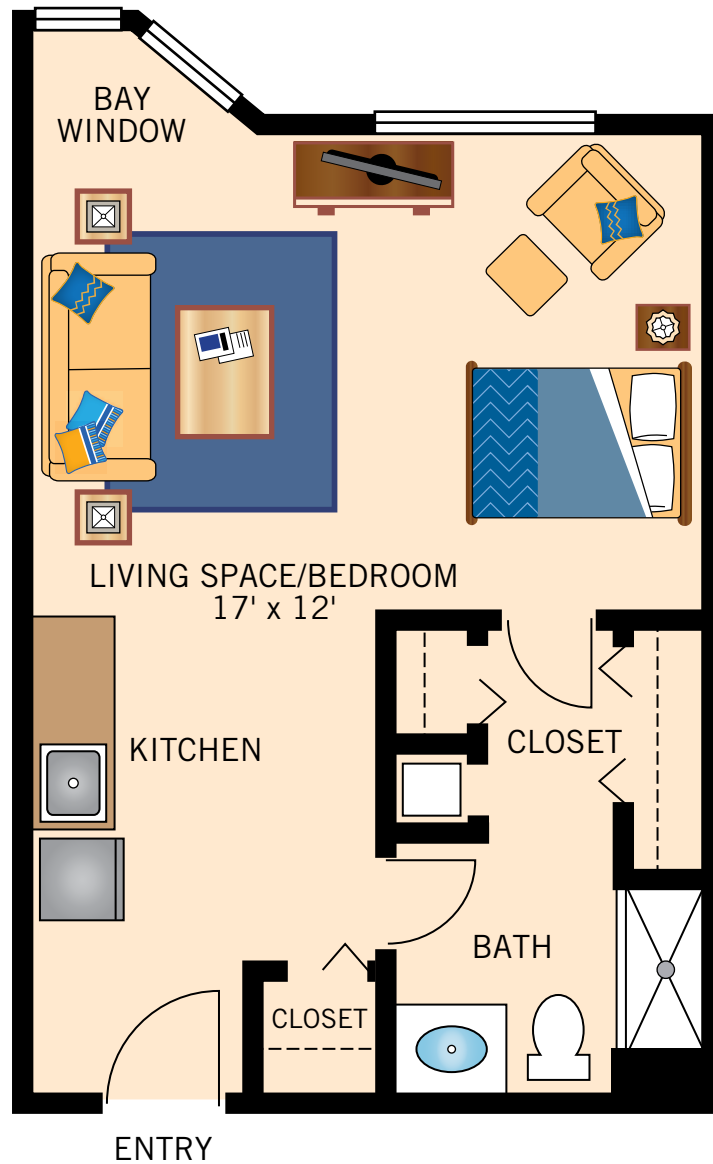

**THE STUART
STUDIO**
430 Square Feet

Floor plans are not to scale and are shown for comparative purposes only.
Actual apartment floor plans may have minor variations.

**THE WILLOW
STUDIO**
430 Square Feet

Floor plans are not to scale and are shown for comparative purposes only.
Actual apartment floor plans may have minor variations.

THE SEIBERT
ONE BEDROOM

594 – 626 Square Feet

Floor plans are not to scale and are shown for comparative purposes only.
Actual apartment floor plans may have minor variations.

THE ARCADIA
ONE BEDROOM
689 – 712 Square Feet

Floor plans are not to scale and are shown for comparative purposes only.
Actual apartment floor plans may have minor variations.

THE HENDERSON
TWO BEDROOM
1,100 Square Feet

Floor plans are not to scale and are shown for comparative purposes only.
Actual apartment floor plans may have minor variations.