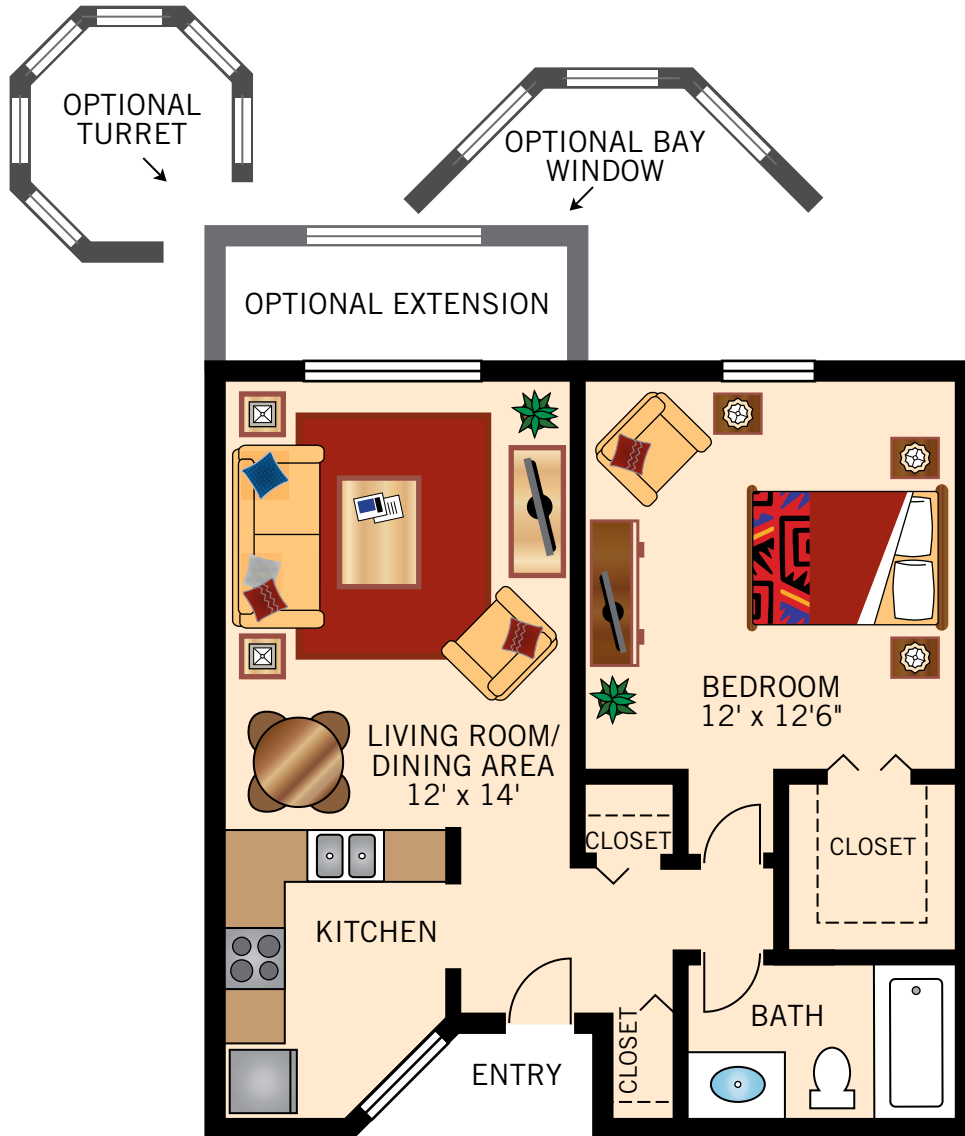

**THE STUART
STUDIO**
430 Square Feet

Floor plans are not to scale and are shown for comparative purposes only.
Actual apartment floor plans may have minor variations.

**THE WILLOW
STUDIO**
430 Square Feet

Floor plans are not to scale and are shown for comparative purposes only.
Actual apartment floor plans may have minor variations.

THE SEIBERT
ONE BEDROOM

594 – 626 Square Feet

Floor plans are not to scale and are shown for comparative purposes only.
Actual apartment floor plans may have minor variations.

THE ARCADIA
ONE BEDROOM
689 – 712 Square Feet

Floor plans are not to scale and are shown for comparative purposes only.
Actual apartment floor plans may have minor variations.

THE HENDERSON
TWO BEDROOM
1,100 Square Feet

Floor plans are not to scale and are shown for comparative purposes only.
Actual apartment floor plans may have minor variations.