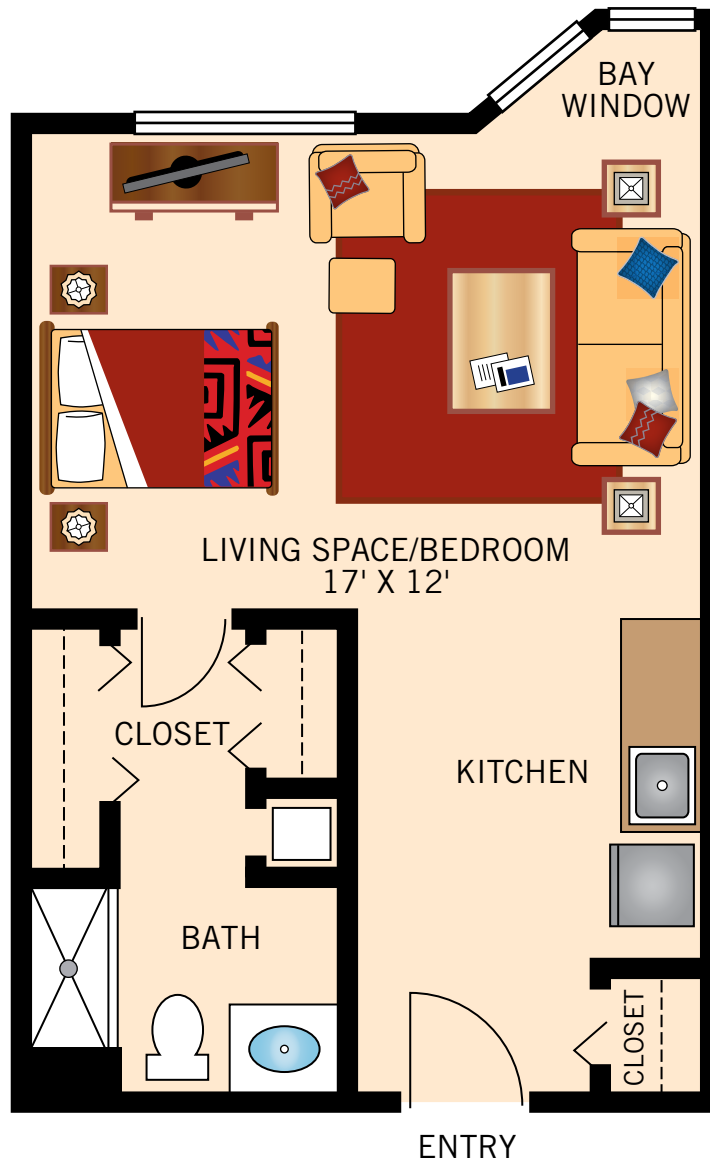

**THE STUART
STUDIO**
430 Square Feet

Floor plans are not to scale and are shown for comparative purposes only.
Actual apartment floor plans may have minor variations.

**THE WILLOW
STUDIO**
430 Square Feet

Floor plans are not to scale and are shown for comparative purposes only.
Actual apartment floor plans may have minor variations.

THE SEIBERT
ONE BEDROOM

594 – 626 Square Feet

Floor plans are not to scale and are shown for comparative purposes only.
Actual apartment floor plans may have minor variations.

THE ARCADIA
ONE BEDROOM
689 – 712 Square Feet

Floor plans are not to scale and are shown for comparative purposes only.
Actual apartment floor plans may have minor variations.

THE HENDERSON
TWO BEDROOM
1,100 Square Feet

Floor plans are not to scale and are shown for comparative purposes only.
Actual apartment floor plans may have minor variations.