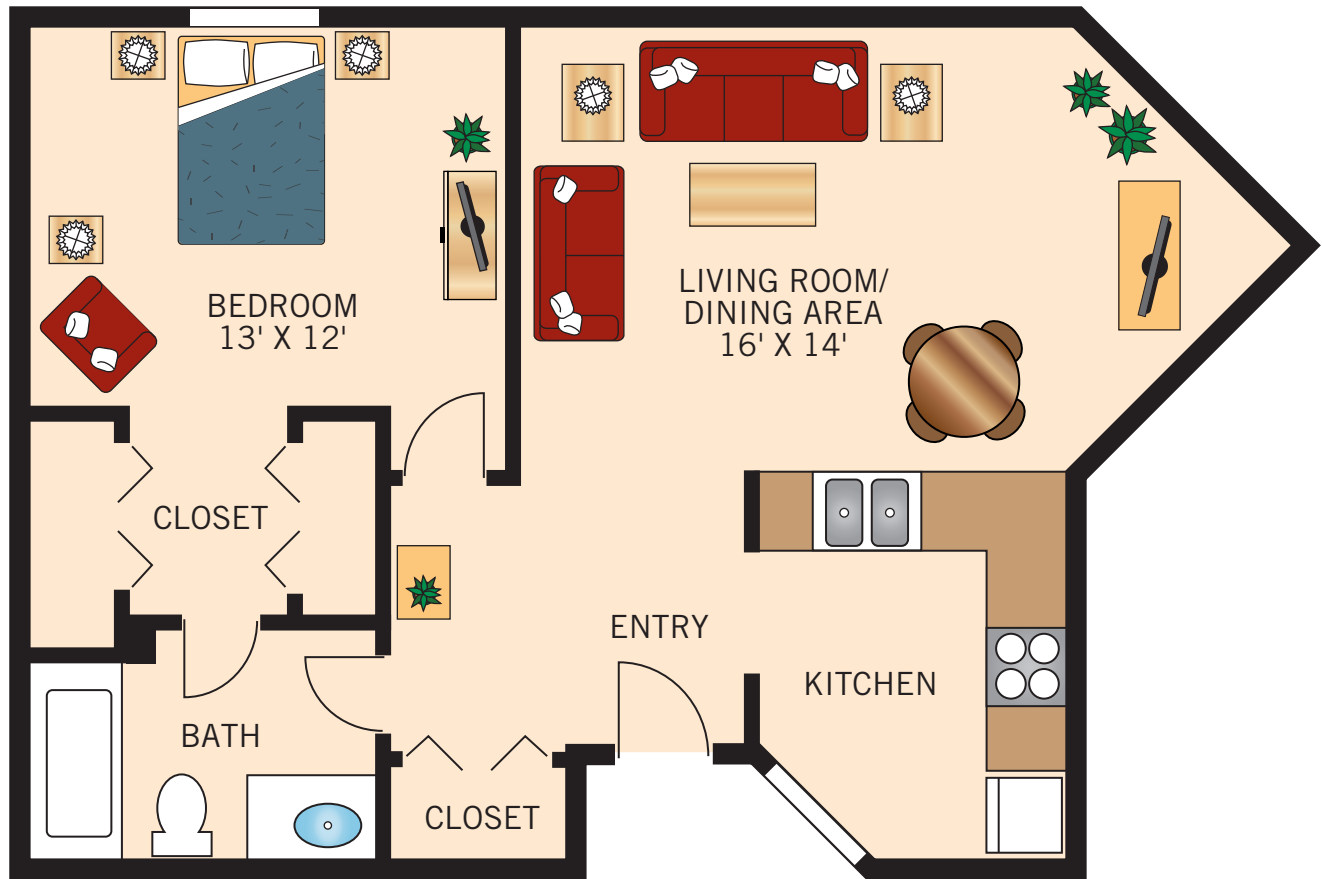

**THE VICKERS
STUDIO**

423 – 444 Square Feet

Floor plans are not to scale and are shown for comparative purposes only.
Actual apartment floor plans may have minor variations.

THE HUSTON
ONE BEDROOM

594 – 626 Square Feet

Floor plans are not to scale and are shown for comparative purposes only.
Actual apartment floor plans may have minor variations.

THE COLEMAN
ONE BEDROOM
689 – 712 Square Feet

Floor plans are not to scale and are shown for comparative purposes only.
Actual apartment floor plans may have minor variations.

THE HARRISON
ONE BEDROOM
725 Square Feet

Floor plans are not to scale and are shown for comparative purposes only.
Actual apartment floor plans may have minor variations.

THE ABBOTT
TWO BEDROOM
810 – 852 Square Feet

Floor plans are not to scale and are shown for comparative purposes only.
Actual apartment floor plans may have minor variations.

THE BURDICK
TWO BEDROOM
918 – 942 Square Feet

Floor plans are not to scale and are shown for comparative purposes only.
Actual apartment floor plans may have minor variations.