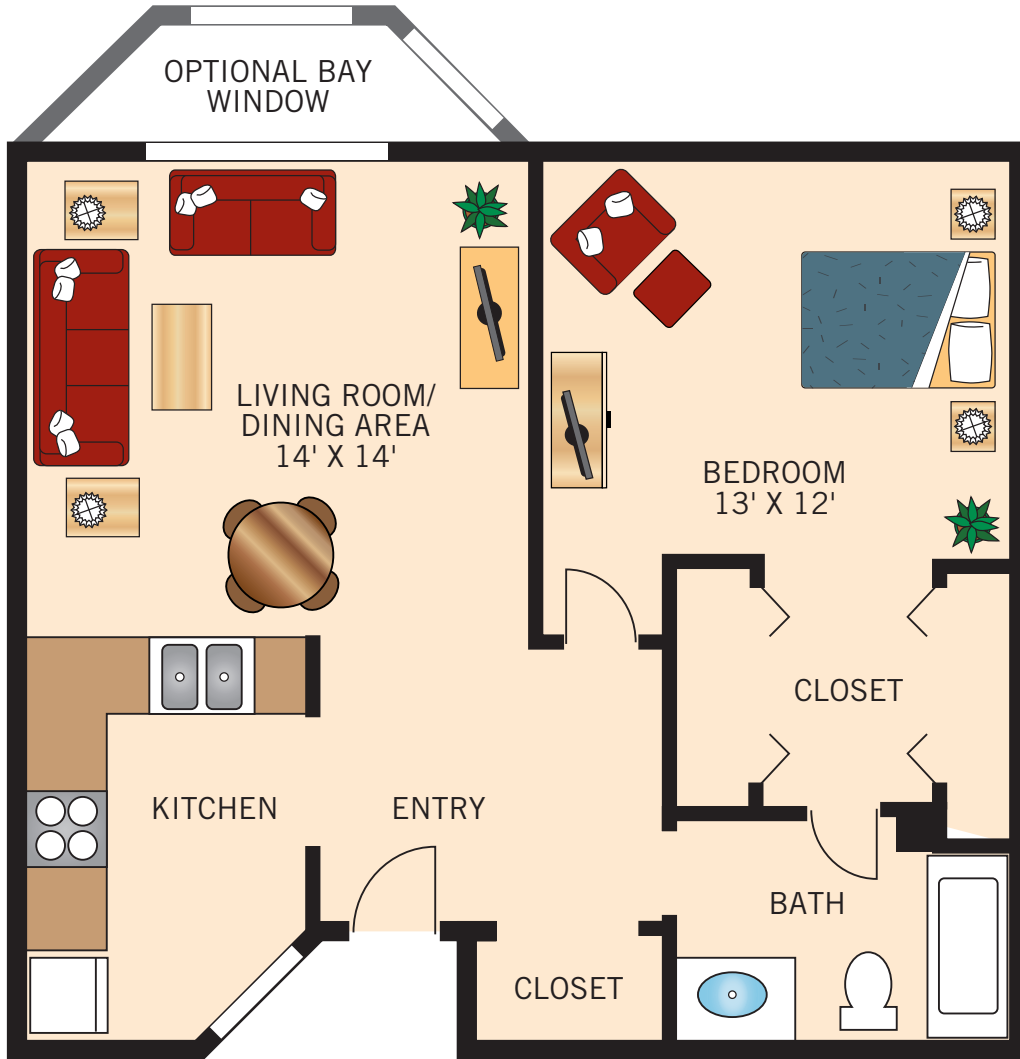

**THE VICKERS
STUDIO**

423 – 444 Square Feet

Floor plans are not to scale and are shown for comparative purposes only.
Actual apartment floor plans may have minor variations.

THE HUSTON
ONE BEDROOM

594 – 626 Square Feet

Floor plans are not to scale and are shown for comparative purposes only.
Actual apartment floor plans may have minor variations.

THE COLEMAN
ONE BEDROOM
689 – 712 Square Feet

Floor plans are not to scale and are shown for comparative purposes only.
Actual apartment floor plans may have minor variations.

THE HARRISON
ONE BEDROOM
725 Square Feet

Floor plans are not to scale and are shown for comparative purposes only.
Actual apartment floor plans may have minor variations.

THE ABBOTT
TWO BEDROOM
810 – 852 Square Feet

Floor plans are not to scale and are shown for comparative purposes only.
Actual apartment floor plans may have minor variations.

THE BURDICK
TWO BEDROOM
918 – 942 Square Feet

Floor plans are not to scale and are shown for comparative purposes only.
Actual apartment floor plans may have minor variations.