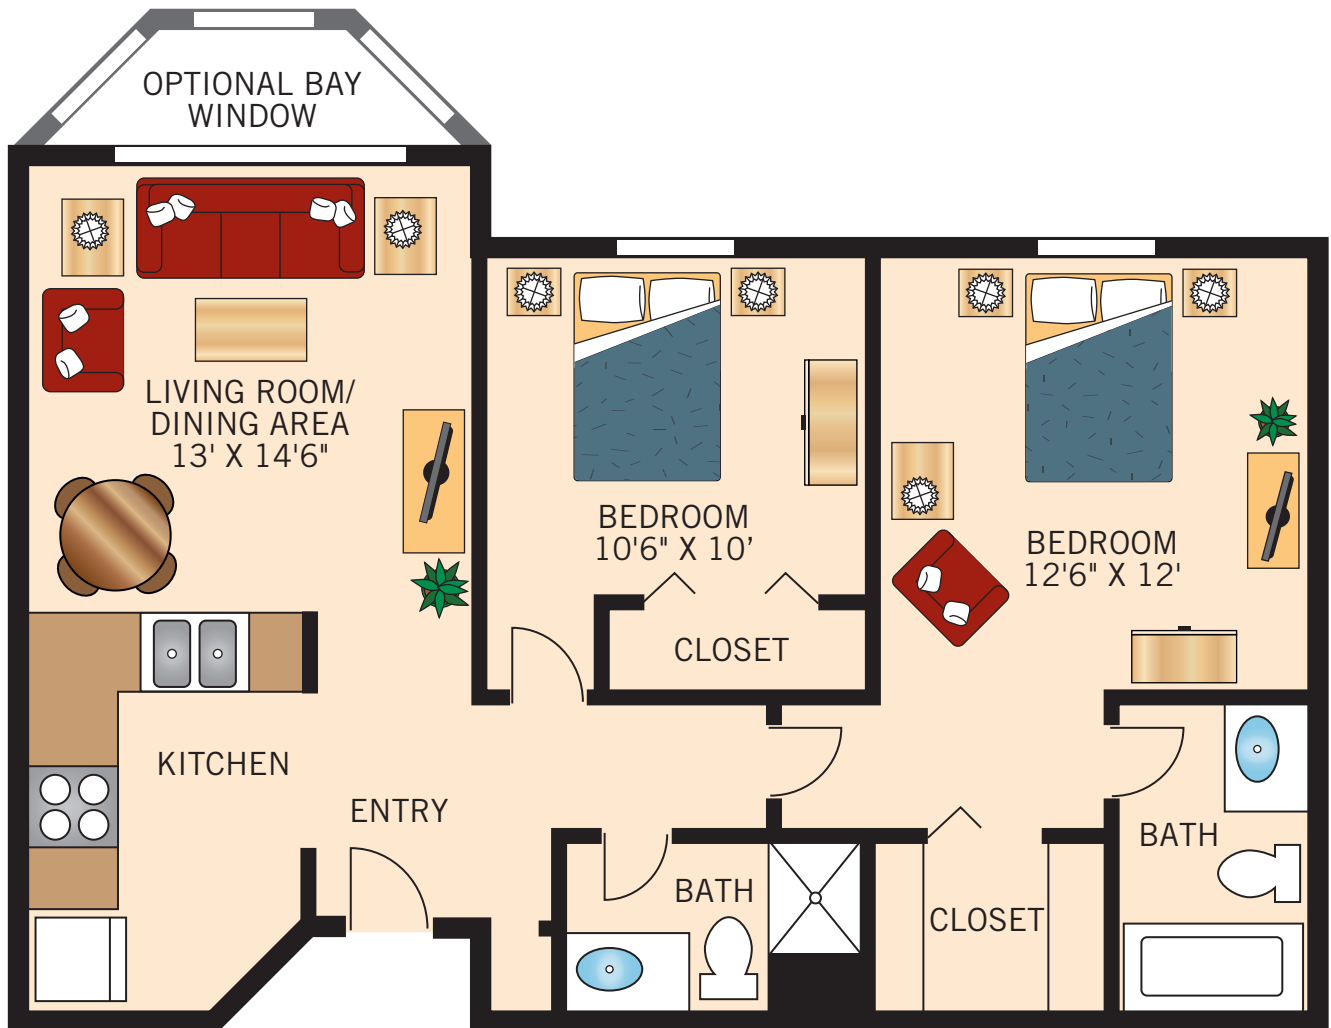

**THE VICKERS
STUDIO**

423 – 444 Square Feet

Floor plans are not to scale and are shown for comparative purposes only.
Actual apartment floor plans may have minor variations.

THE HUSTON
ONE BEDROOM

594 – 626 Square Feet

Floor plans are not to scale and are shown for comparative purposes only.
Actual apartment floor plans may have minor variations.

THE COLEMAN
ONE BEDROOM
689 – 712 Square Feet

Floor plans are not to scale and are shown for comparative purposes only.
Actual apartment floor plans may have minor variations.

THE HARRISON
ONE BEDROOM
725 Square Feet

Floor plans are not to scale and are shown for comparative purposes only.
Actual apartment floor plans may have minor variations.

THE ABBOTT
TWO BEDROOM
810 – 852 Square Feet

Floor plans are not to scale and are shown for comparative purposes only.
Actual apartment floor plans may have minor variations.

THE BURDICK
TWO BEDROOM
918 – 942 Square Feet

Floor plans are not to scale and are shown for comparative purposes only.
Actual apartment floor plans may have minor variations.