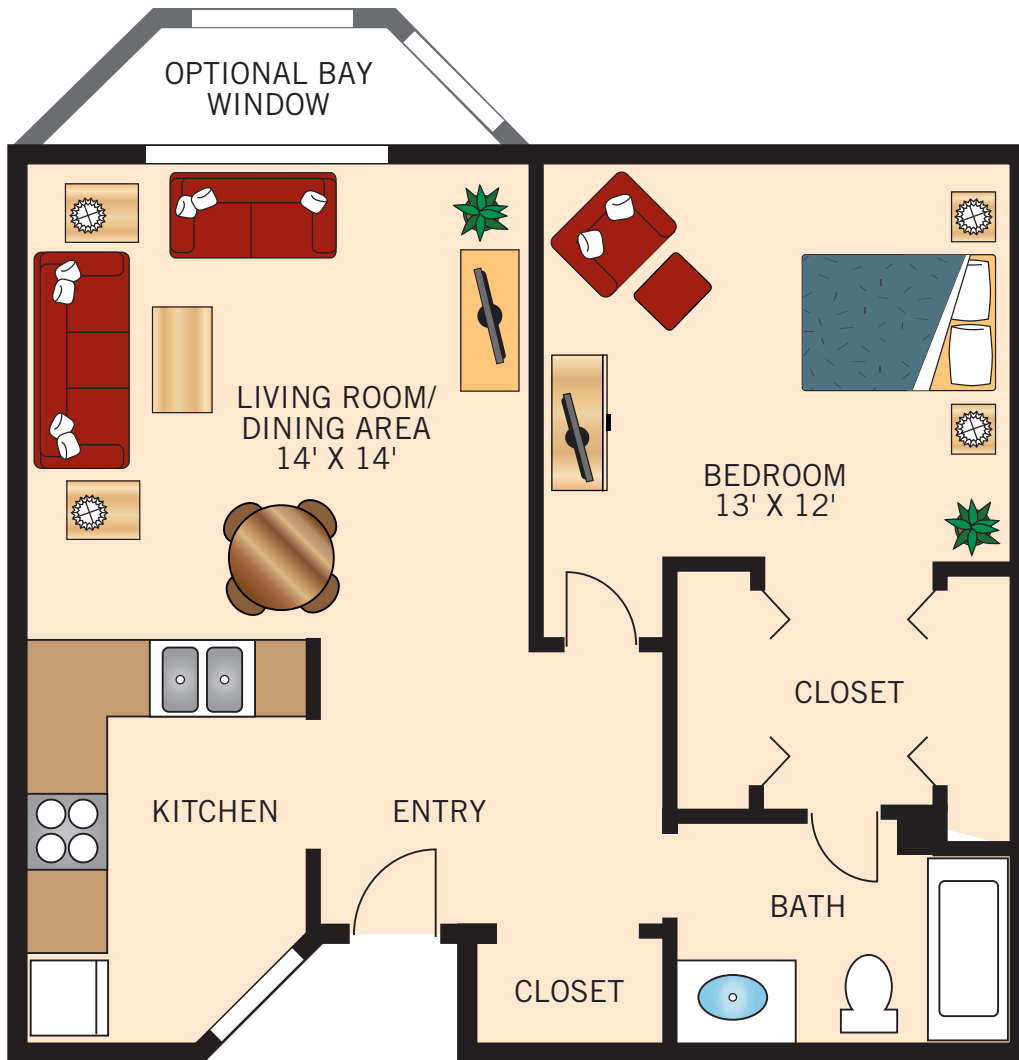

THE GILBERT
TWO BEDROOM
1,100 Square Feet

Floor plans are not to scale and are shown for comparative purposes only.
Actual apartment floor plans may have minor variations.

**THE STUART
STUDIO**

430 Square Feet

Floor plans are not to scale and are shown for comparative purposes only.
Actual apartment floor plans may have minor variations.

**THE WILLOW
STUDIO**
430 Square Feet

Floor plans are not to scale and are shown for comparative purposes only.
Actual apartment floor plans may have minor variations.

THE SEIBERT
ONE BEDROOM

594 – 626 Square Feet

Floor plans are not to scale and are shown for comparative purposes only.
Actual apartment floor plans may have minor variations.

THE ARCADIA
ONE BEDROOM
689 – 712 Square Feet

Floor plans are not to scale and are shown for comparative purposes only.
Actual apartment floor plans may have minor variations.

THE HENDERSON
TWO BEDROOM
1,100 Square Feet

Floor plans are not to scale and are shown for comparative purposes only.
Actual apartment floor plans may have minor variations.