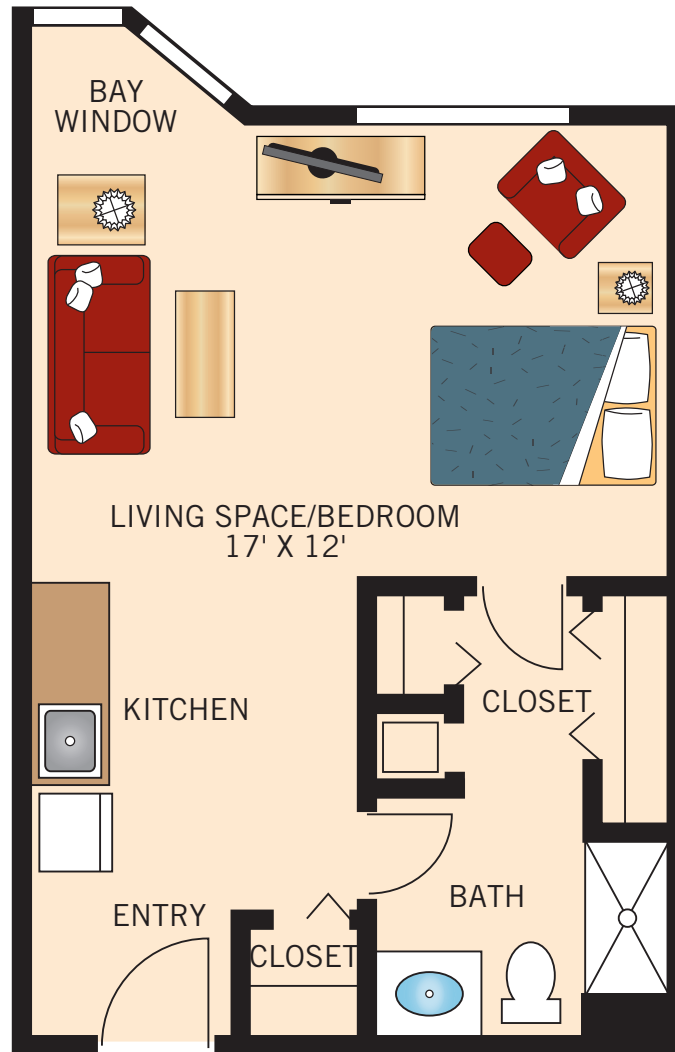

Floor plans are not to scale and are shown for comparative purposes only.
Actual apartment floor plans may have minor variations.

THE COLEMAN
ONE BEDROOM
689 – 712 Square Feet

Floor plans are not to scale and are shown for comparative purposes only.
Actual apartment floor plans may have minor variations.

Floor plans are not to scale and are shown for comparative purposes only.
Actual apartment floor plans may have minor variations.

THE BURDICK
TWO BEDROOM
918 – 942 Square Feet

Floor plans are not to scale and are shown for comparative purposes only.
Actual apartment floor plans may have minor variations.

THE GILBERT
TWO BEDROOM
1,100 Square Feet

Floor plans are not to scale and are shown for comparative purposes only.
Actual apartment floor plans may have minor variations.

**THE STUART
STUDIO**

430 Square Feet

Floor plans are not to scale and are shown for comparative purposes only.
Actual apartment floor plans may have minor variations.

**THE WILLOW
STUDIO**
430 Square Feet

Floor plans are not to scale and are shown for comparative purposes only.
Actual apartment floor plans may have minor variations.