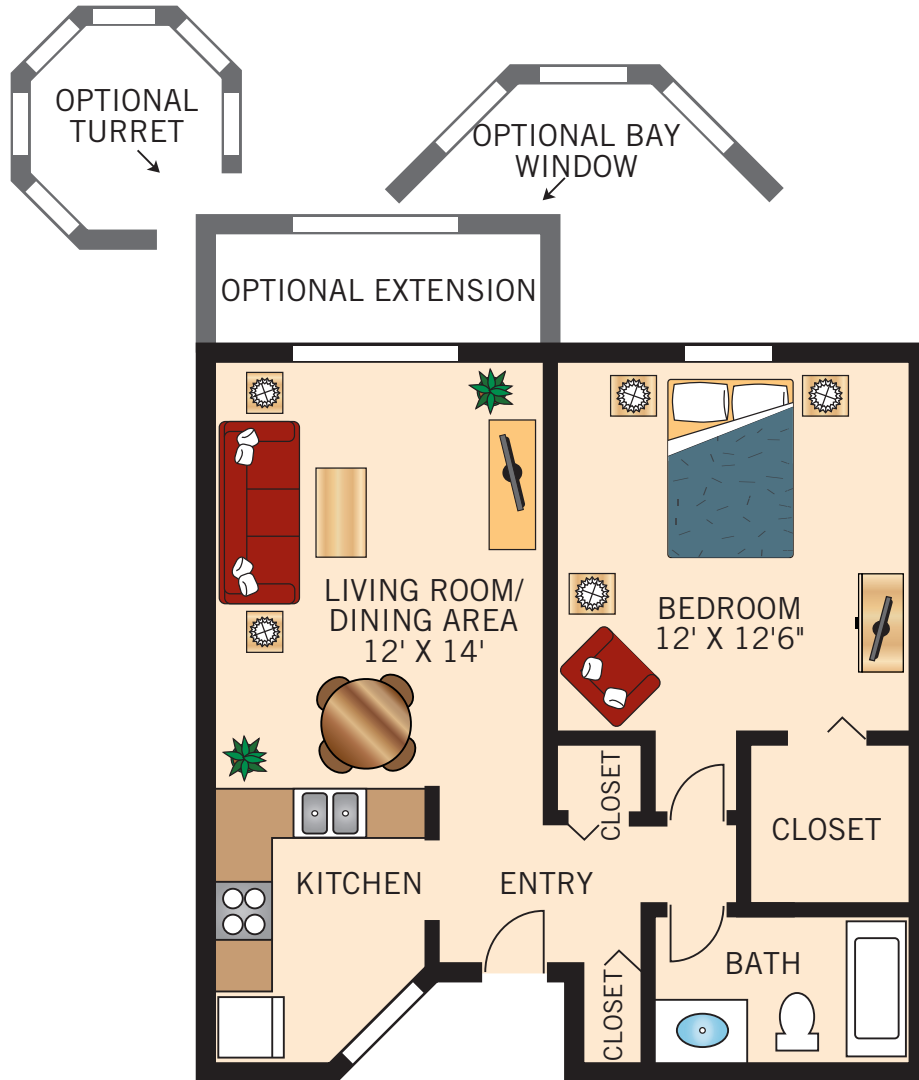

**THE VICKERS
STUDIO**

423 – 444 Square Feet

Floor plans are not to scale and are shown for comparative purposes only.
Actual apartment floor plans may have minor variations.

THE HUSTON
ONE BEDROOM

594 – 626 Square Feet

Floor plans are not to scale and are shown for comparative purposes only.
Actual apartment floor plans may have minor variations.

THE COLEMAN
ONE BEDROOM
689 – 712 Square Feet

Floor plans are not to scale and are shown for comparative purposes only.
Actual apartment floor plans may have minor variations.

THE HARRISON
ONE BEDROOM
725 Square Feet

Floor plans are not to scale and are shown for comparative purposes only.
Actual apartment floor plans may have minor variations.

THE ABBOTT
TWO BEDROOM
810 – 852 Square Feet

Floor plans are not to scale and are shown for comparative purposes only.
Actual apartment floor plans may have minor variations.

THE BURDICK
TWO BEDROOM
918 – 942 Square Feet

Floor plans are not to scale and are shown for comparative purposes only.
Actual apartment floor plans may have minor variations.