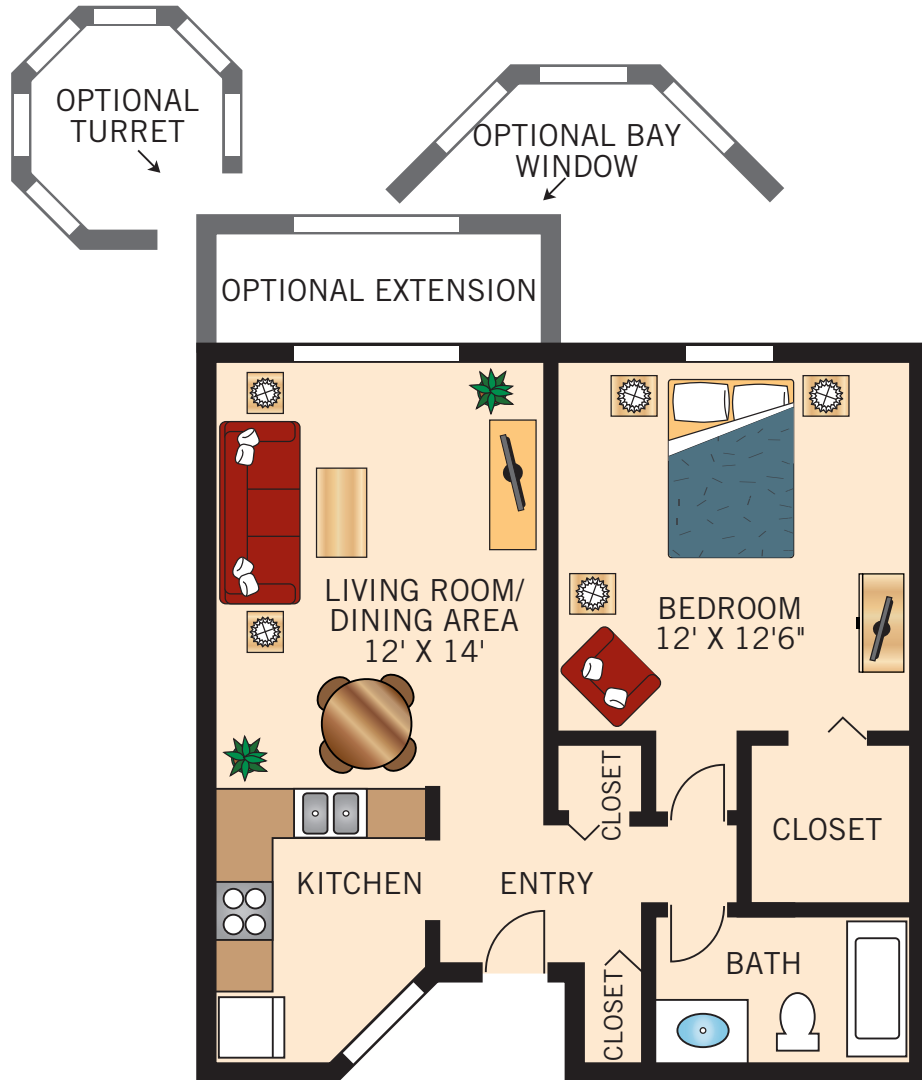

THE GILBERT
TWO BEDROOM
1,100 Square Feet

Floor plans are not to scale and are shown for comparative purposes only.
Actual apartment floor plans may have minor variations.

**THE STUART
STUDIO**

430 Square Feet

Floor plans are not to scale and are shown for comparative purposes only.
Actual apartment floor plans may have minor variations.

**THE WILLOW
STUDIO**
430 Square Feet

Floor plans are not to scale and are shown for comparative purposes only.
Actual apartment floor plans may have minor variations.

THE SEIBERT
ONE BEDROOM

594 – 626 Square Feet

Floor plans are not to scale and are shown for comparative purposes only.
Actual apartment floor plans may have minor variations.

THE ARCADIA
ONE BEDROOM
689 – 712 Square Feet

Floor plans are not to scale and are shown for comparative purposes only.
Actual apartment floor plans may have minor variations.

THE HENDERSON
TWO BEDROOM
1,100 Square Feet

Floor plans are not to scale and are shown for comparative purposes only.
Actual apartment floor plans may have minor variations.