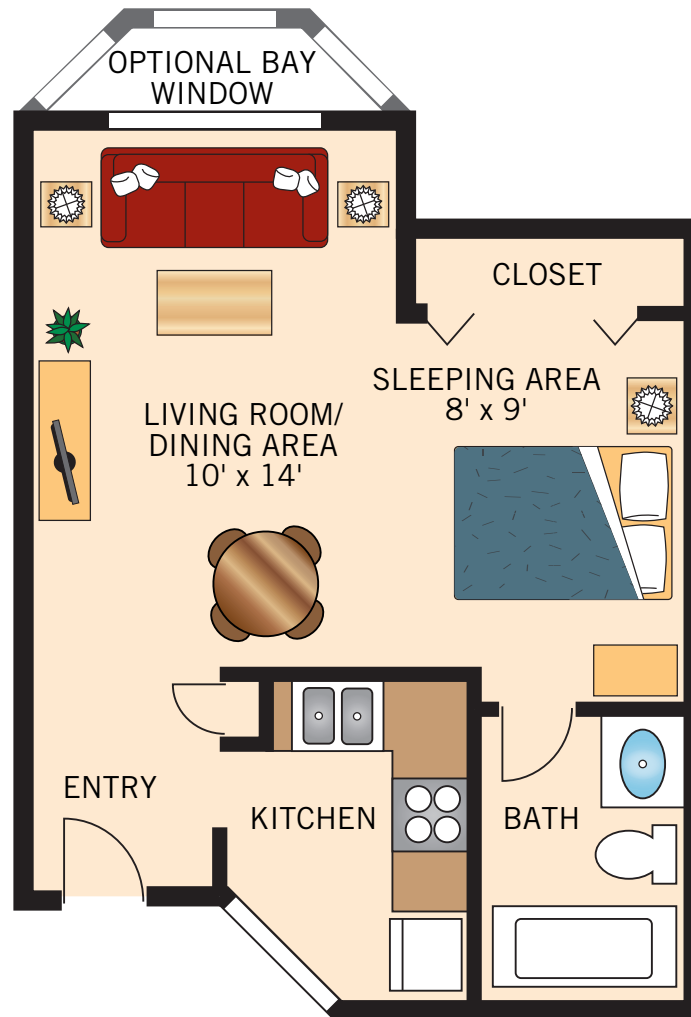

**THE VICKERS
STUDIO**

423 – 444 Square Feet

Floor plans are not to scale and are shown for comparative purposes only.
Actual apartment floor plans may have minor variations.

THE HUSTON
ONE BEDROOM

594 – 626 Square Feet

Floor plans are not to scale and are shown for comparative purposes only.
Actual apartment floor plans may have minor variations.

THE COLEMAN
ONE BEDROOM
689 – 712 Square Feet

Floor plans are not to scale and are shown for comparative purposes only.
Actual apartment floor plans may have minor variations.

THE HARRISON
ONE BEDROOM
725 Square Feet

Floor plans are not to scale and are shown for comparative purposes only.
Actual apartment floor plans may have minor variations.

THE ABBOTT
TWO BEDROOM
810 – 852 Square Feet

Floor plans are not to scale and are shown for comparative purposes only.
Actual apartment floor plans may have minor variations.

THE BURDICK
TWO BEDROOM
918 – 942 Square Feet

Floor plans are not to scale and are shown for comparative purposes only.
Actual apartment floor plans may have minor variations.