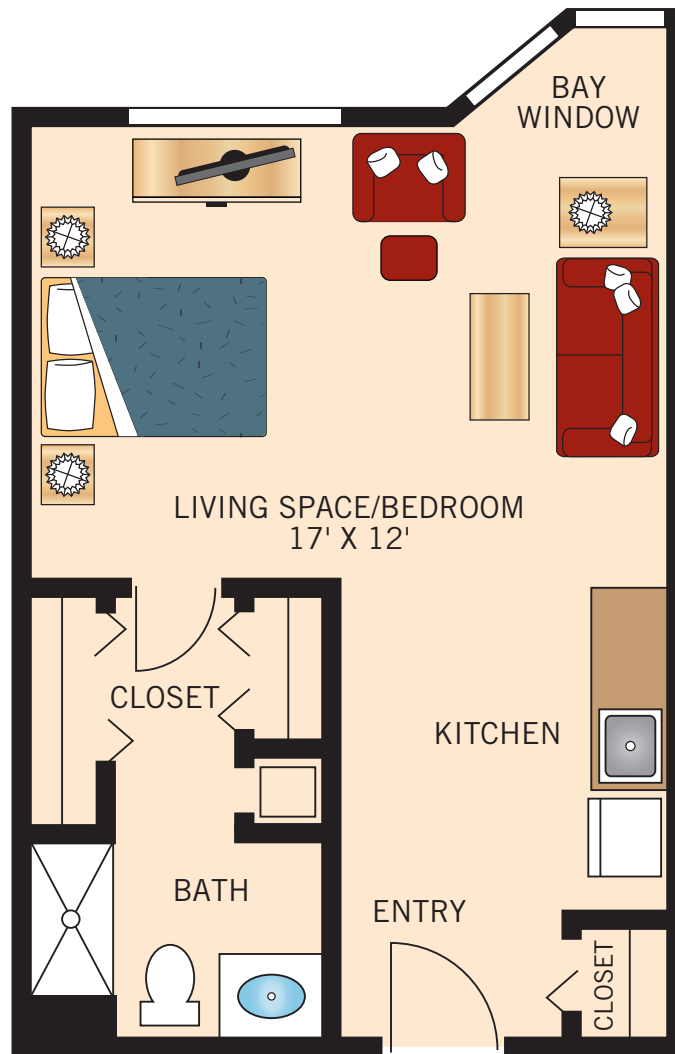

Floor plans are not to scale and are shown for comparative purposes only.
Actual apartment floor plans may have minor variations.

THE COLEMAN
ONE BEDROOM
689 – 712 Square Feet

Floor plans are not to scale and are shown for comparative purposes only.
Actual apartment floor plans may have minor variations.

Floor plans are not to scale and are shown for comparative purposes only.
Actual apartment floor plans may have minor variations.

THE BURDICK
TWO BEDROOM
918 – 942 Square Feet

Floor plans are not to scale and are shown for comparative purposes only.
Actual apartment floor plans may have minor variations.

THE GILBERT
TWO BEDROOM
1,100 Square Feet

Floor plans are not to scale and are shown for comparative purposes only.
Actual apartment floor plans may have minor variations.

**THE STUART
STUDIO**

430 Square Feet

Floor plans are not to scale and are shown for comparative purposes only.
Actual apartment floor plans may have minor variations.

**THE WILLOW
STUDIO**
430 Square Feet

Floor plans are not to scale and are shown for comparative purposes only.
Actual apartment floor plans may have minor variations.