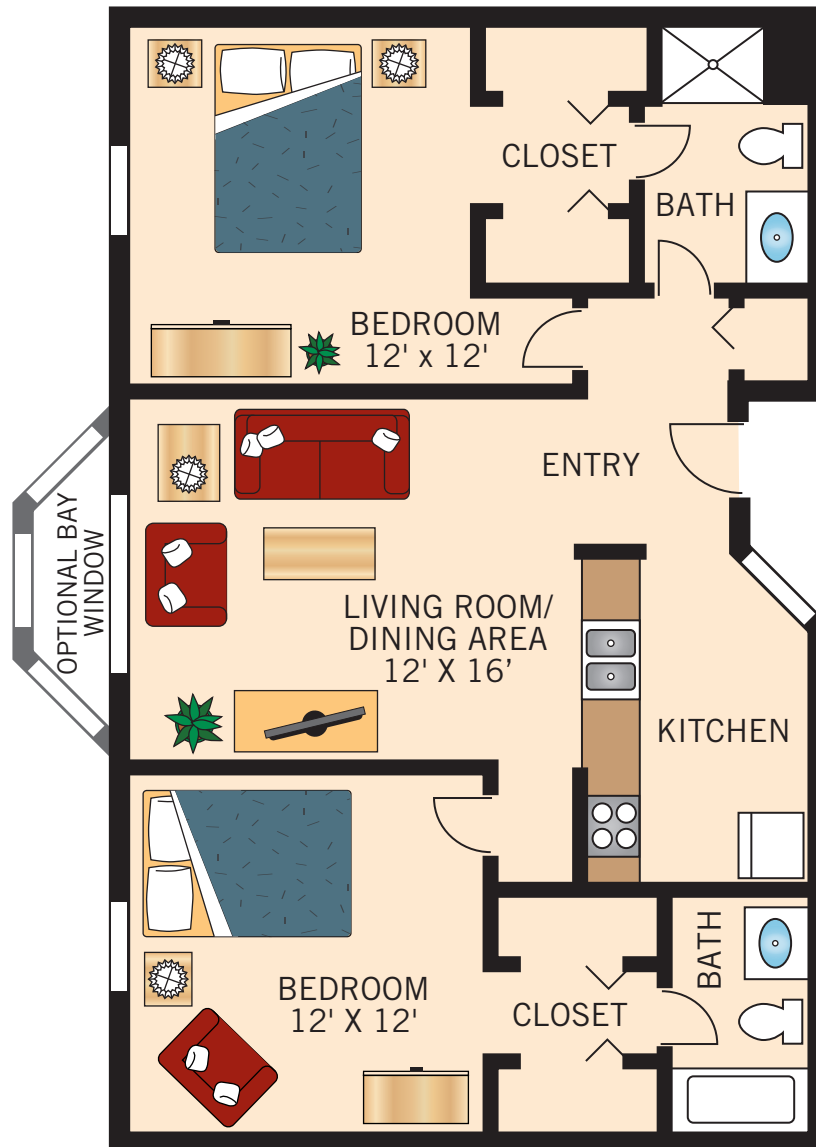

**THE VICKERS
STUDIO**

423 – 444 Square Feet

Floor plans are not to scale and are shown for comparative purposes only.
Actual apartment floor plans may have minor variations.

THE HUSTON
ONE BEDROOM

594 – 626 Square Feet

Floor plans are not to scale and are shown for comparative purposes only.
Actual apartment floor plans may have minor variations.

THE COLEMAN
ONE BEDROOM
689 – 712 Square Feet

Floor plans are not to scale and are shown for comparative purposes only.
Actual apartment floor plans may have minor variations.

THE HARRISON
ONE BEDROOM
725 Square Feet

Floor plans are not to scale and are shown for comparative purposes only.
Actual apartment floor plans may have minor variations.

THE ABBOTT
TWO BEDROOM
810 – 852 Square Feet

Floor plans are not to scale and are shown for comparative purposes only.
Actual apartment floor plans may have minor variations.

THE BURDICK
TWO BEDROOM
918 – 942 Square Feet

Floor plans are not to scale and are shown for comparative purposes only.
Actual apartment floor plans may have minor variations.