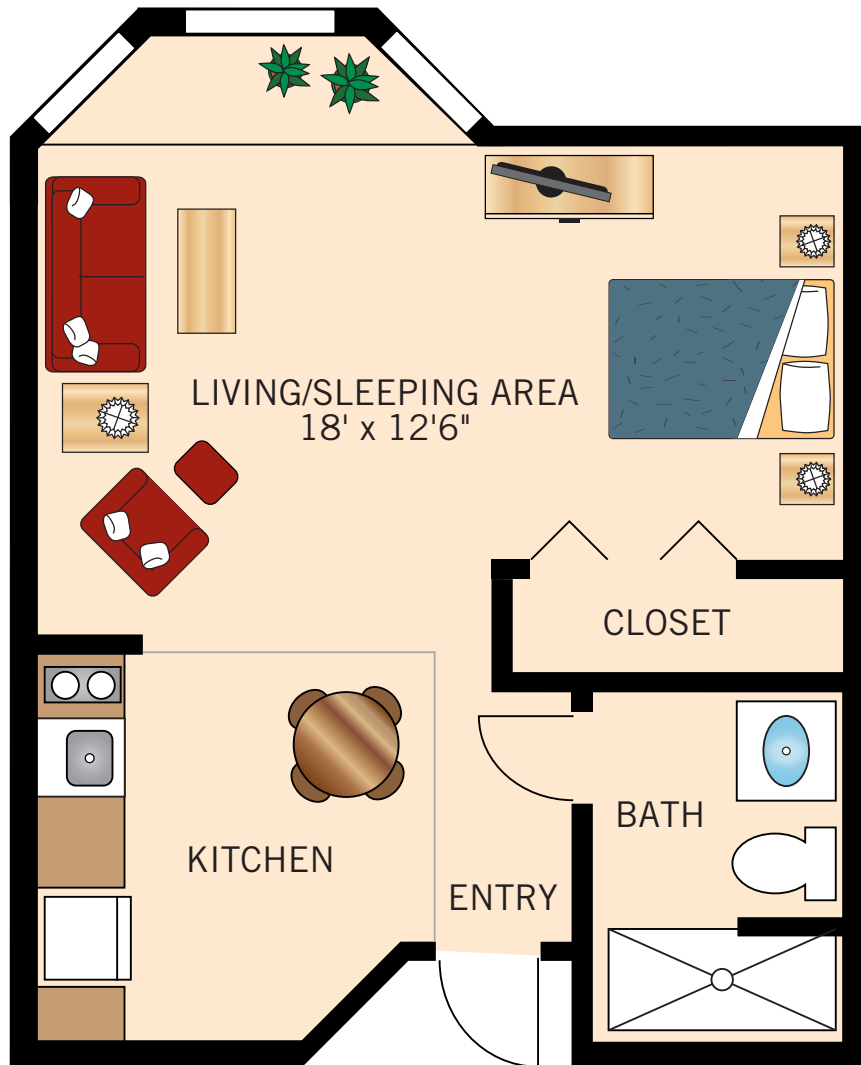

**THE SHELDON
STUDIO**
396 Square Feet

Floor plans are not to scale and are shown for comparative purposes only.
Actual apartment floor plans may have minor variations.