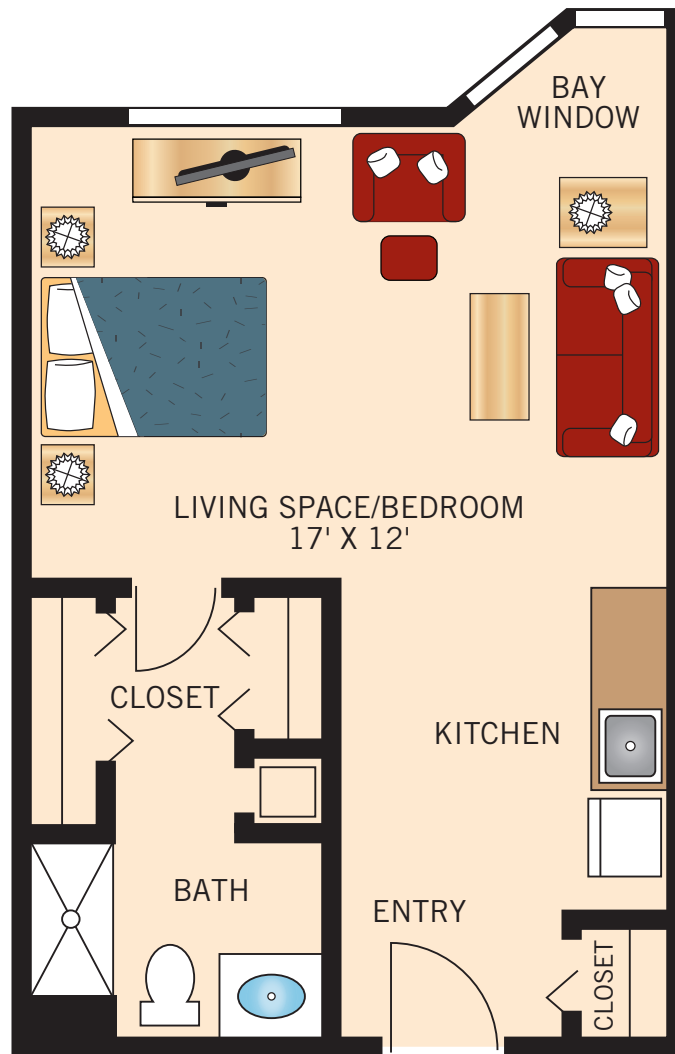

**THE STUART
STUDIO**
430 Square Feet

Floor plans are not to scale and are shown for comparative purposes only.
Actual apartment floor plans may have minor variations.

**THE WILLOW
STUDIO**
430 Square Feet

Floor plans are not to scale and are shown for comparative purposes only.
Actual apartment floor plans may have minor variations.

THE SEIBERT
ONE BEDROOM
594 – 626 Square Feet

Floor plans are not to scale and are shown for comparative purposes only.
Actual apartment floor plans may have minor variations.

THE ARCADIA
ONE BEDROOM
689 – 712 Square Feet

Floor plans are not to scale and are shown for comparative purposes only.
Actual apartment floor plans may have minor variations.

THE HENDERSON
TWO BEDROOM
1,100 Square Feet

Floor plans are not to scale and are shown for comparative purposes only.
Actual apartment floor plans may have minor variations.