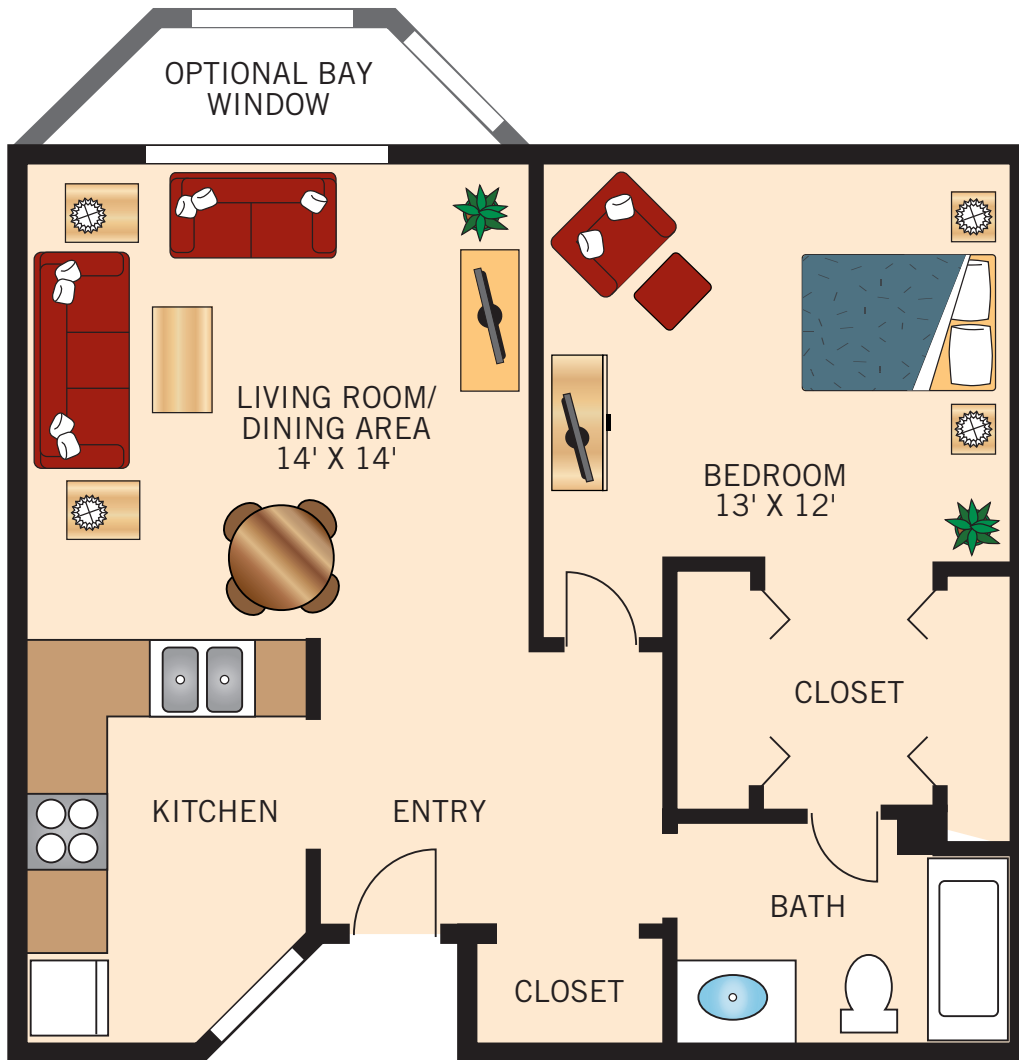

**THE STUART
STUDIO**
430 Square Feet

Floor plans are not to scale and are shown for comparative purposes only.
Actual apartment floor plans may have minor variations.

**THE WILLOW
STUDIO**
430 Square Feet

Floor plans are not to scale and are shown for comparative purposes only.
Actual apartment floor plans may have minor variations.

THE SEIBERT
ONE BEDROOM

594 – 626 Square Feet

Floor plans are not to scale and are shown for comparative purposes only.
Actual apartment floor plans may have minor variations.

THE ARCADIA
ONE BEDROOM
689 – 712 Square Feet

Floor plans are not to scale and are shown for comparative purposes only.
Actual apartment floor plans may have minor variations.

THE HENDERSON
TWO BEDROOM
1,100 Square Feet

Floor plans are not to scale and are shown for comparative purposes only.
Actual apartment floor plans may have minor variations.