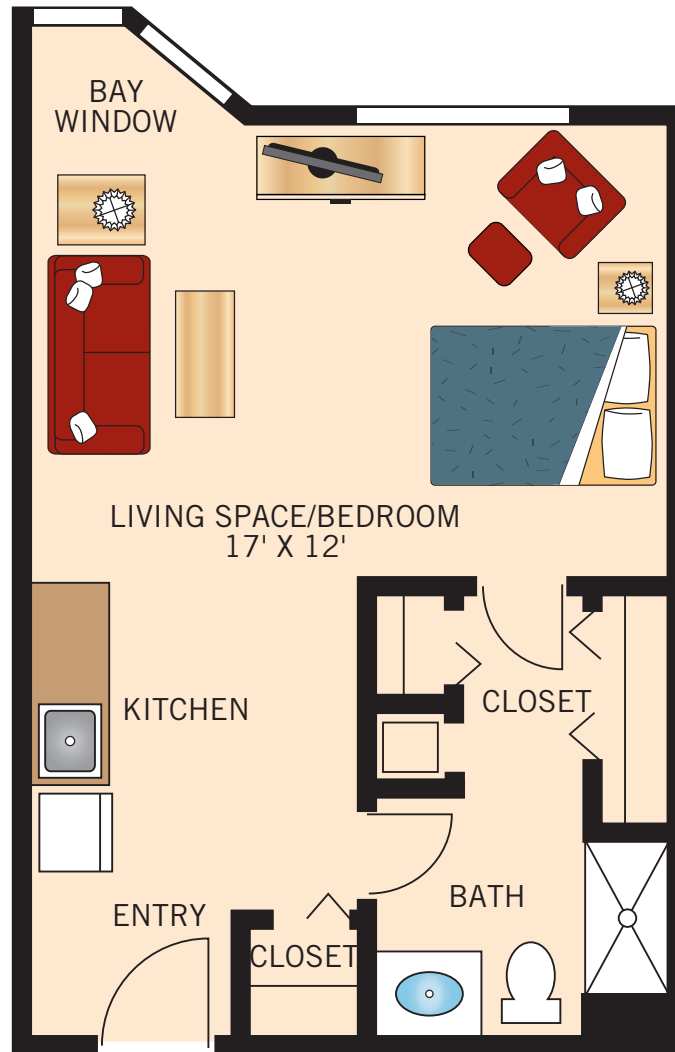

**THE STUART
STUDIO**
430 Square Feet

Floor plans are not to scale and are shown for comparative purposes only.
Actual apartment floor plans may have minor variations.

**THE WILLOW
STUDIO**
430 Square Feet

Floor plans are not to scale and are shown for comparative purposes only.
Actual apartment floor plans may have minor variations.

THE SEIBERT
ONE BEDROOM
594 – 626 Square Feet

Floor plans are not to scale and are shown for comparative purposes only.
Actual apartment floor plans may have minor variations.

THE ARCADIA
ONE BEDROOM
689 – 712 Square Feet

Floor plans are not to scale and are shown for comparative purposes only.
Actual apartment floor plans may have minor variations.

THE HENDERSON
TWO BEDROOM
1,100 Square Feet

Floor plans are not to scale and are shown for comparative purposes only.
Actual apartment floor plans may have minor variations.