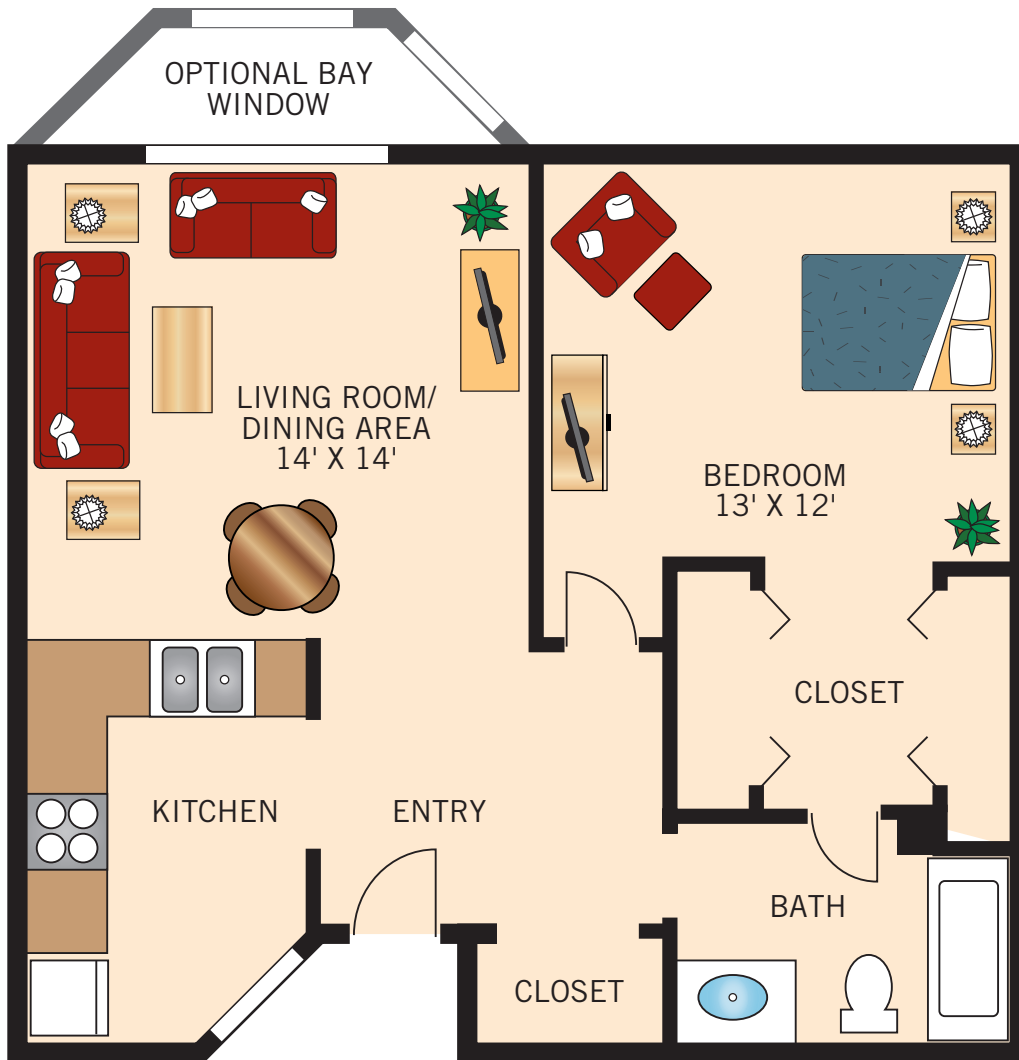

**THE STUART
STUDIO**
430 Square Feet

Floor plans are not to scale and are shown for comparative purposes only.
Actual apartment floor plans may have minor variations.

**THE WILLOW
STUDIO**
430 Square Feet

Floor plans are not to scale and are shown for comparative purposes only.
Actual apartment floor plans may have minor variations.

THE SEIBERT
ONE BEDROOM
594 – 626 Square Feet

Floor plans are not to scale and are shown for comparative purposes only.
Actual apartment floor plans may have minor variations.

THE ARCADIA
ONE BEDROOM
689 – 712 Square Feet

Floor plans are not to scale and are shown for comparative purposes only.
Actual apartment floor plans may have minor variations.

THE HENDERSON
TWO BEDROOM
1,100 Square Feet

Floor plans are not to scale and are shown for comparative purposes only.
Actual apartment floor plans may have minor variations.