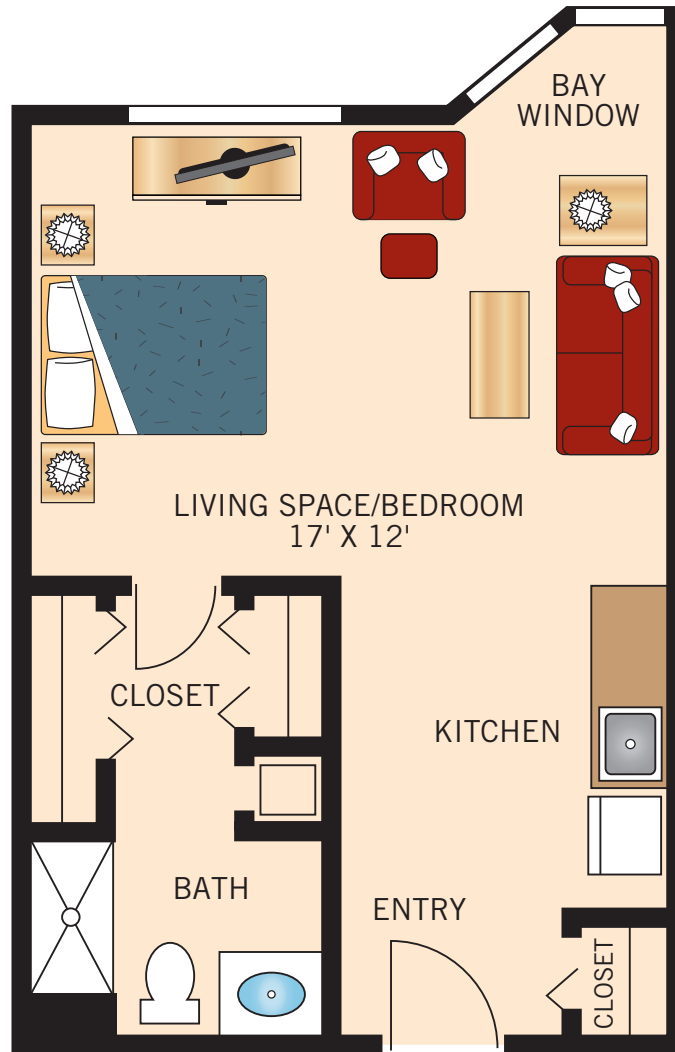

**THE STUART
STUDIO**
430 Square Feet

Floor plans are not to scale and are shown for comparative purposes only.
Actual apartment floor plans may have minor variations.

**THE WILLOW
STUDIO**
430 Square Feet

Floor plans are not to scale and are shown for comparative purposes only.
Actual apartment floor plans may have minor variations.

THE SEIBERT
ONE BEDROOM

594 – 626 Square Feet

Floor plans are not to scale and are shown for comparative purposes only.
Actual apartment floor plans may have minor variations.

THE ARCADIA
ONE BEDROOM
689 – 712 Square Feet

Floor plans are not to scale and are shown for comparative purposes only.
Actual apartment floor plans may have minor variations.

THE HENDERSON
TWO BEDROOM
1,100 Square Feet

Floor plans are not to scale and are shown for comparative purposes only.
Actual apartment floor plans may have minor variations.