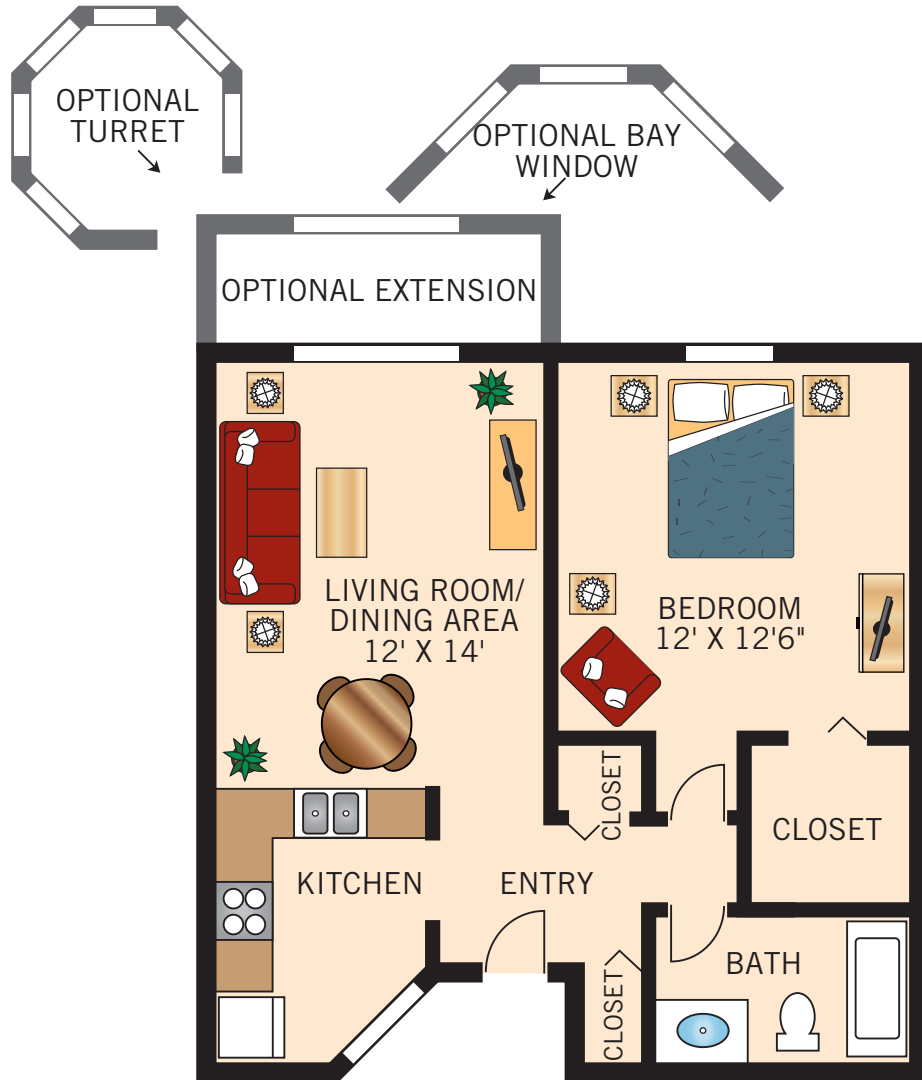

**THE STUART
STUDIO**
430 Square Feet

Floor plans are not to scale and are shown for comparative purposes only.
Actual apartment floor plans may have minor variations.

**THE WILLOW
STUDIO**
430 Square Feet

Floor plans are not to scale and are shown for comparative purposes only.
Actual apartment floor plans may have minor variations.

THE SEIBERT
ONE BEDROOM

594 – 626 Square Feet

Floor plans are not to scale and are shown for comparative purposes only.
Actual apartment floor plans may have minor variations.

THE ARCADIA
ONE BEDROOM
689 – 712 Square Feet

Floor plans are not to scale and are shown for comparative purposes only.
Actual apartment floor plans may have minor variations.

THE HENDERSON
TWO BEDROOM
1,100 Square Feet

Floor plans are not to scale and are shown for comparative purposes only.
Actual apartment floor plans may have minor variations.