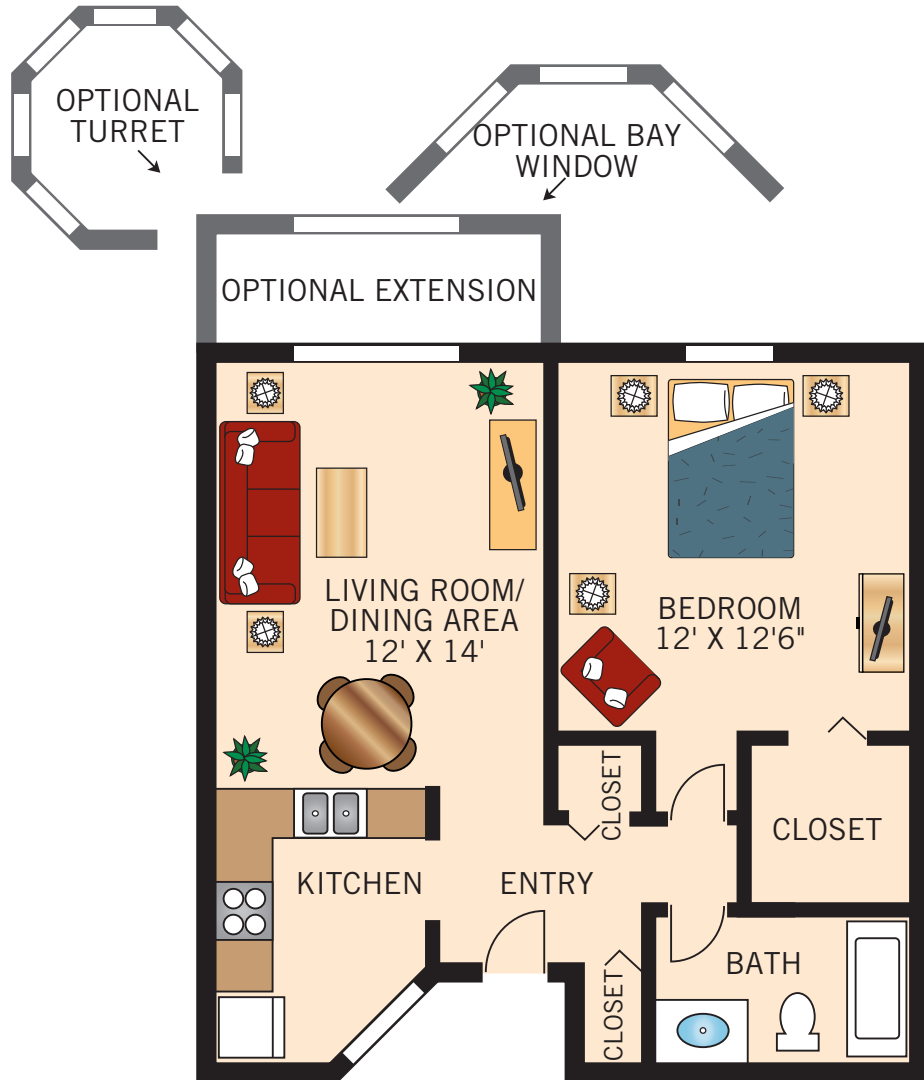

**THE STUART
STUDIO**
430 Square Feet

Floor plans are not to scale and are shown for comparative purposes only.
Actual apartment floor plans may have minor variations.

**THE WILLOW
STUDIO**
430 Square Feet

Floor plans are not to scale and are shown for comparative purposes only.
Actual apartment floor plans may have minor variations.

THE SEIBERT
ONE BEDROOM
594 – 626 Square Feet

Floor plans are not to scale and are shown for comparative purposes only.
Actual apartment floor plans may have minor variations.

THE ARCADIA
ONE BEDROOM
689 – 712 Square Feet

Floor plans are not to scale and are shown for comparative purposes only.
Actual apartment floor plans may have minor variations.

THE HENDERSON
TWO BEDROOM
1,100 Square Feet

Floor plans are not to scale and are shown for comparative purposes only.
Actual apartment floor plans may have minor variations.