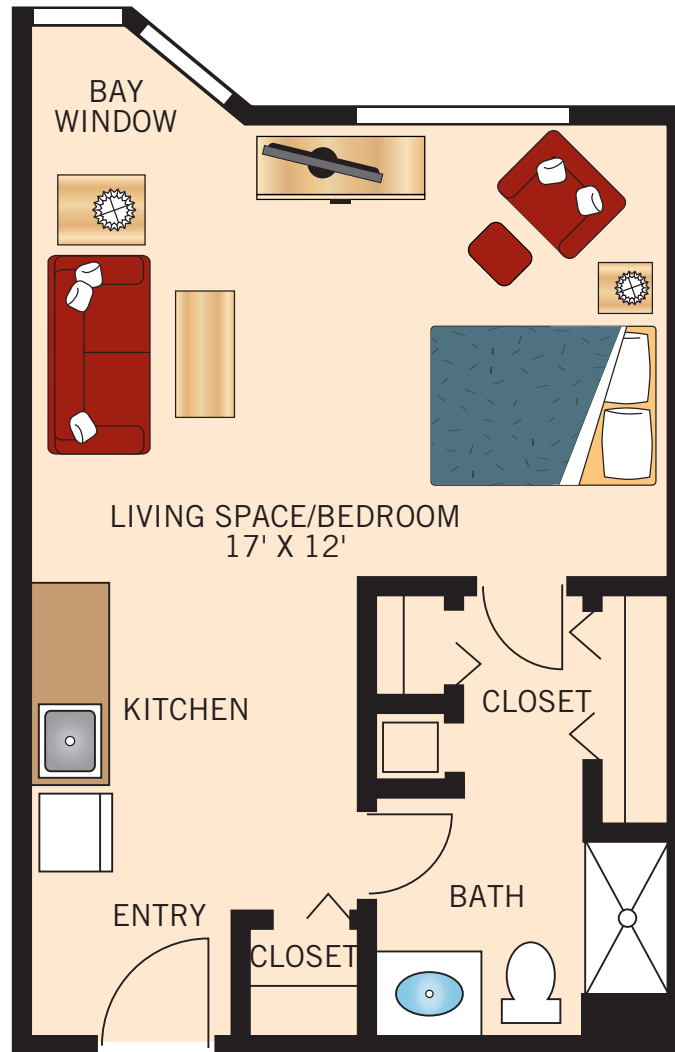

**THE STUART
STUDIO**
430 Square Feet

Floor plans are not to scale and are shown for comparative purposes only.
Actual apartment floor plans may have minor variations.

**THE WILLOW
STUDIO**
430 Square Feet

Floor plans are not to scale and are shown for comparative purposes only.
Actual apartment floor plans may have minor variations.

THE SEIBERT
ONE BEDROOM

594 – 626 Square Feet

Floor plans are not to scale and are shown for comparative purposes only.
Actual apartment floor plans may have minor variations.

THE ARCADIA
ONE BEDROOM
689 – 712 Square Feet

Floor plans are not to scale and are shown for comparative purposes only.
Actual apartment floor plans may have minor variations.

THE HENDERSON
TWO BEDROOM
1,100 Square Feet

Floor plans are not to scale and are shown for comparative purposes only.
Actual apartment floor plans may have minor variations.