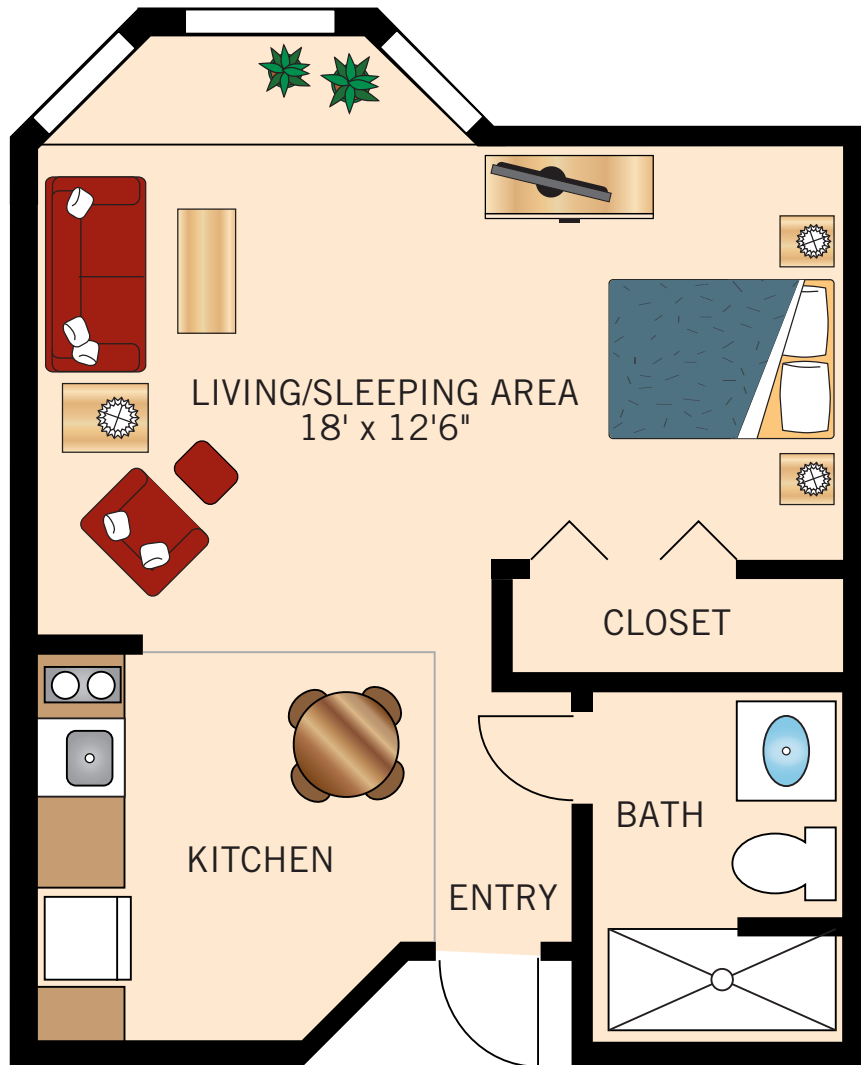

**THE SHELDON
STUDIO**
396 Square Feet

Floor plans are not to scale and are shown for comparative purposes only.
Actual apartment floor plans may have minor variations.

THE COATS
ONE BEDROOM
536 Square Feet

Floor plans are not to scale and are shown for comparative purposes only.
Actual apartment floor plans may have minor variations.