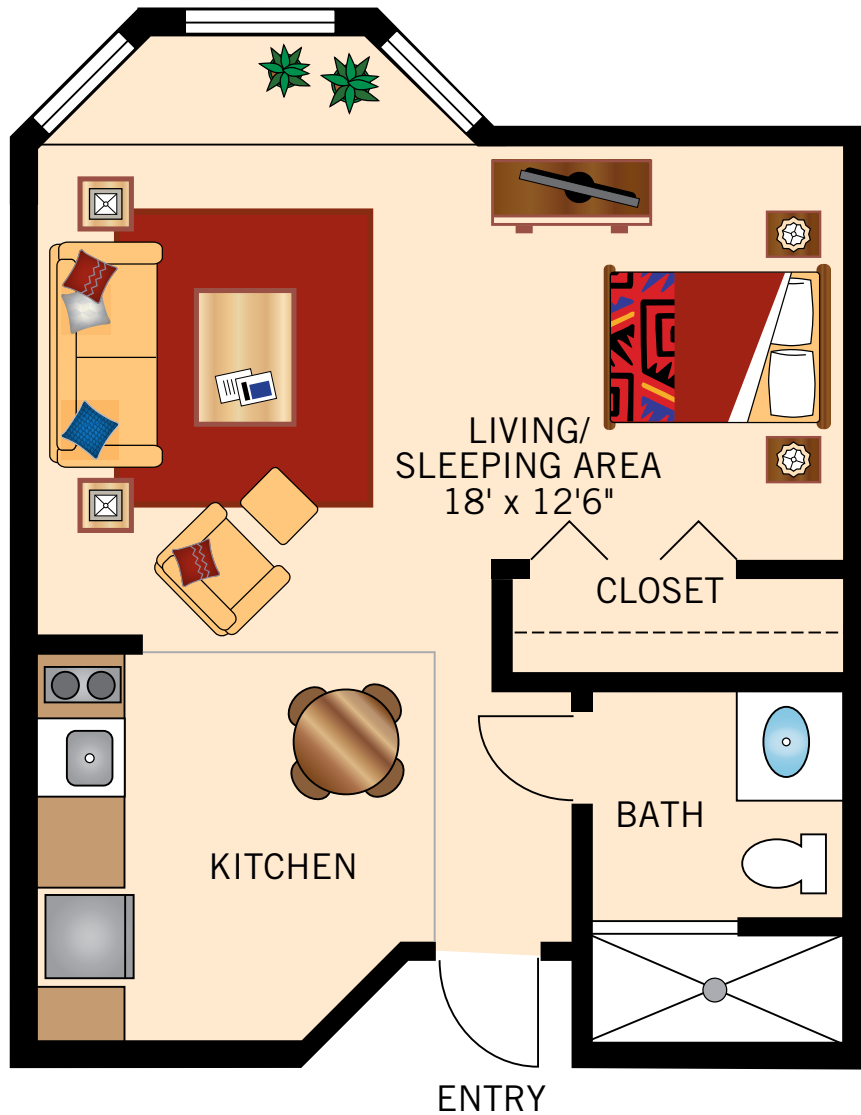

**THE SHELDON
STUDIO**
396 Square Feet

Floor plans are not to scale and are shown for comparative purposes only.
Actual apartment floor plans may have minor variations.

THE COATS
ONE BEDROOM
536 Square Feet

Floor plans are not to scale and are shown for comparative purposes only.
Actual apartment floor plans may have minor variations.