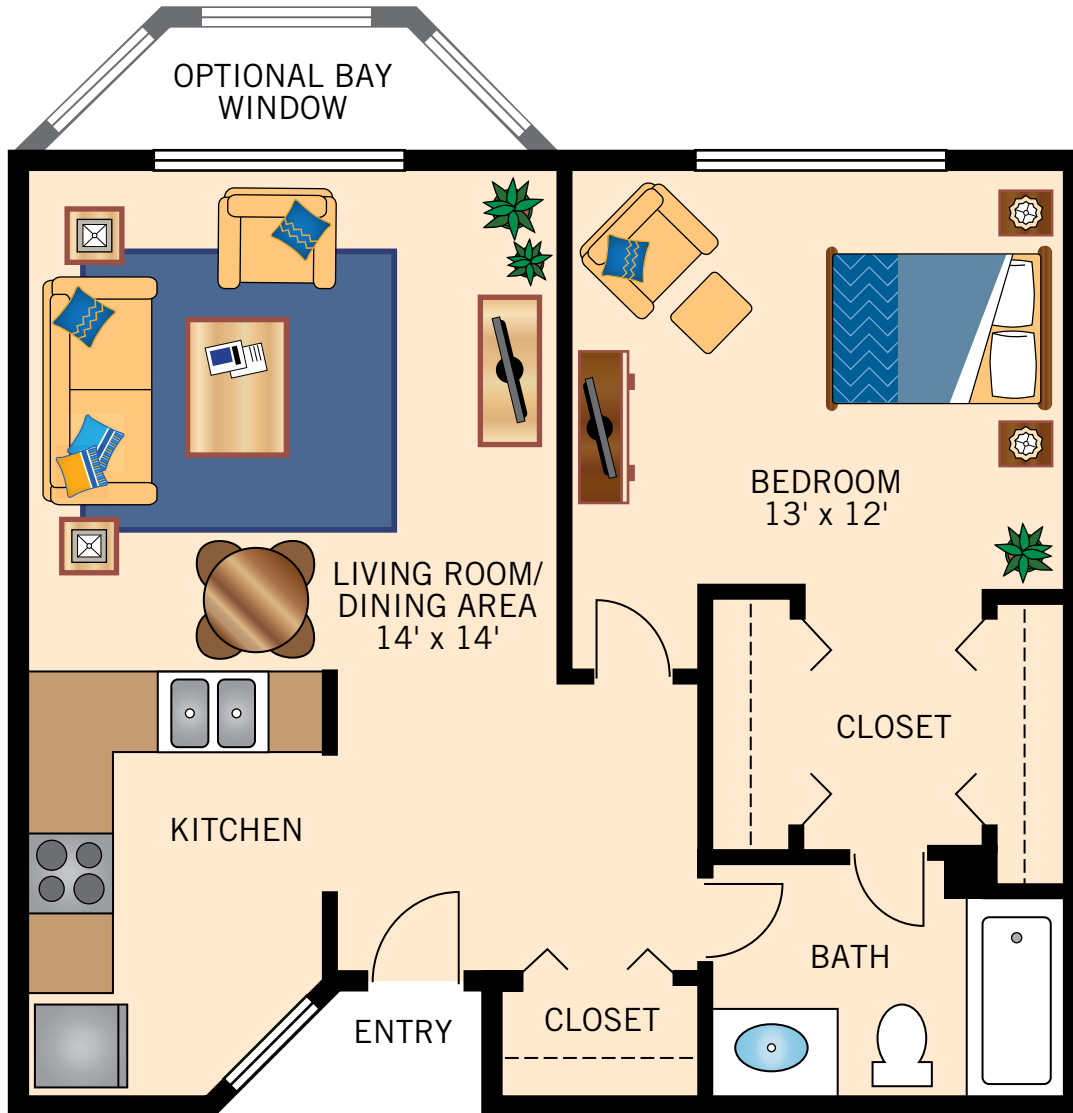

**THE STUART  
STUDIO**  
430 Square Feet

Floor plans are not to scale and are shown for comparative purposes only.  
Actual apartment floor plans may have minor variations.

**THE WILLOW  
STUDIO**  
430 Square Feet

Floor plans are not to scale and are shown for comparative purposes only.  
Actual apartment floor plans may have minor variations.

**THE SEIBERT**  
**ONE BEDROOM**

594 – 626 Square Feet

Floor plans are not to scale and are shown for comparative purposes only.  
Actual apartment floor plans may have minor variations.

**THE ARCADIA**  
**ONE BEDROOM**  
689 – 712 Square Feet

Floor plans are not to scale and are shown for comparative purposes only.  
Actual apartment floor plans may have minor variations.

**THE HENDERSON**  
**TWO BEDROOM**  
1,100 Square Feet

Floor plans are not to scale and are shown for comparative purposes only.  
Actual apartment floor plans may have minor variations.