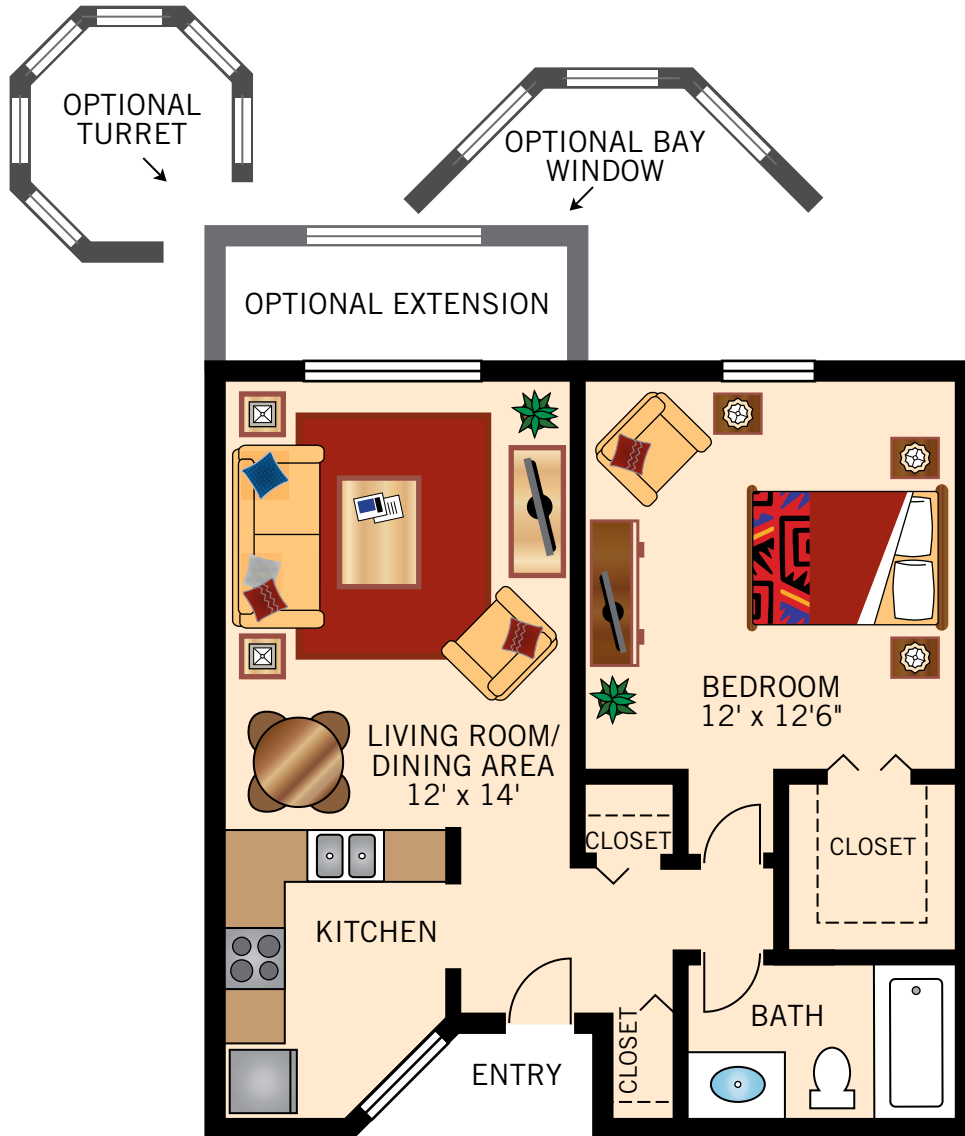

**THE STUART  
STUDIO**  
430 Square Feet

Floor plans are not to scale and are shown for comparative purposes only.  
Actual apartment floor plans may have minor variations.

**THE WILLOW  
STUDIO**  
430 Square Feet

Floor plans are not to scale and are shown for comparative purposes only.  
Actual apartment floor plans may have minor variations.

**THE SEIBERT**  
**ONE BEDROOM**

594 – 626 Square Feet

Floor plans are not to scale and are shown for comparative purposes only.  
Actual apartment floor plans may have minor variations.

**THE ARCADIA**  
**ONE BEDROOM**  
689 – 712 Square Feet

Floor plans are not to scale and are shown for comparative purposes only.  
Actual apartment floor plans may have minor variations.

**THE HENDERSON**  
**TWO BEDROOM**  
1,100 Square Feet

Floor plans are not to scale and are shown for comparative purposes only.  
Actual apartment floor plans may have minor variations.