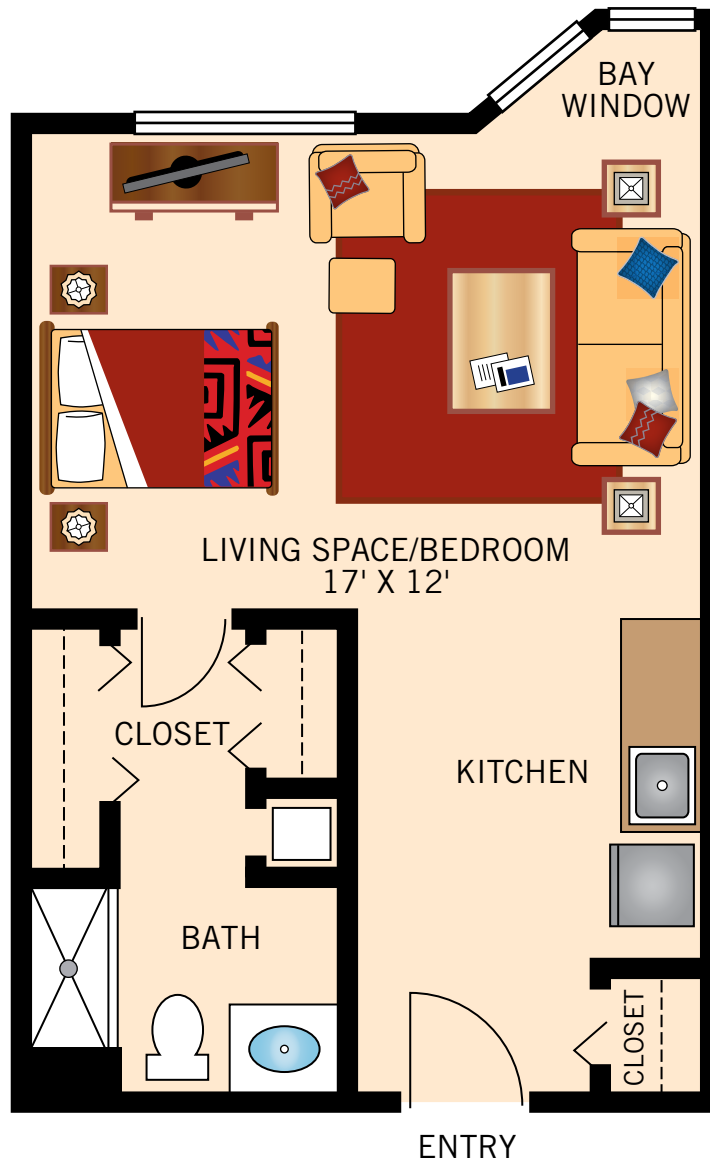

**THE STUART  
STUDIO**  
430 Square Feet

Floor plans are not to scale and are shown for comparative purposes only.  
Actual apartment floor plans may have minor variations.

**THE WILLOW  
STUDIO**  
430 Square Feet

Floor plans are not to scale and are shown for comparative purposes only.  
Actual apartment floor plans may have minor variations.

**THE SEIBERT**  
**ONE BEDROOM**

594 – 626 Square Feet

Floor plans are not to scale and are shown for comparative purposes only.  
Actual apartment floor plans may have minor variations.

**THE ARCADIA**  
**ONE BEDROOM**  
689 – 712 Square Feet

Floor plans are not to scale and are shown for comparative purposes only.  
Actual apartment floor plans may have minor variations.

**THE HENDERSON**  
**TWO BEDROOM**  
1,100 Square Feet

Floor plans are not to scale and are shown for comparative purposes only.  
Actual apartment floor plans may have minor variations.