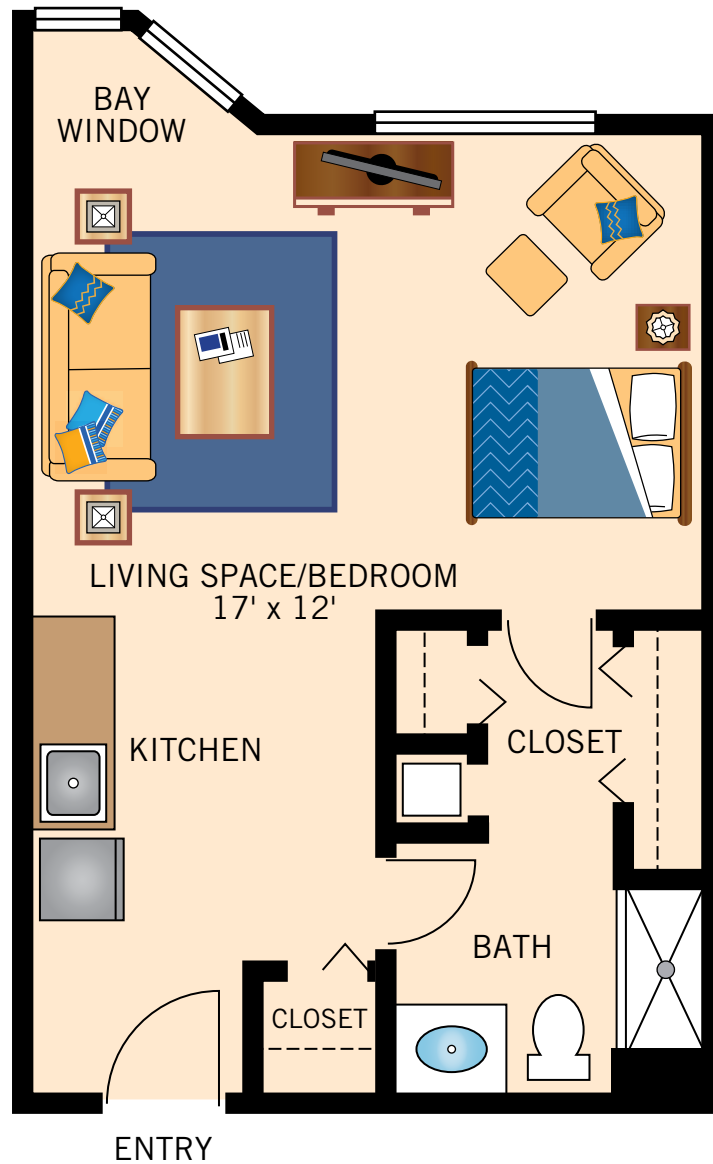

**THE STUART  
STUDIO**  
430 Square Feet

Floor plans are not to scale and are shown for comparative purposes only.  
Actual apartment floor plans may have minor variations.

**THE WILLOW  
STUDIO**  
430 Square Feet

Floor plans are not to scale and are shown for comparative purposes only.  
Actual apartment floor plans may have minor variations.

**THE SEIBERT**  
**ONE BEDROOM**

594 – 626 Square Feet

Floor plans are not to scale and are shown for comparative purposes only.  
Actual apartment floor plans may have minor variations.

**THE ARCADIA**  
**ONE BEDROOM**  
689 – 712 Square Feet

Floor plans are not to scale and are shown for comparative purposes only.  
Actual apartment floor plans may have minor variations.

**THE HENDERSON**  
**TWO BEDROOM**  
1,100 Square Feet

Floor plans are not to scale and are shown for comparative purposes only.  
Actual apartment floor plans may have minor variations.