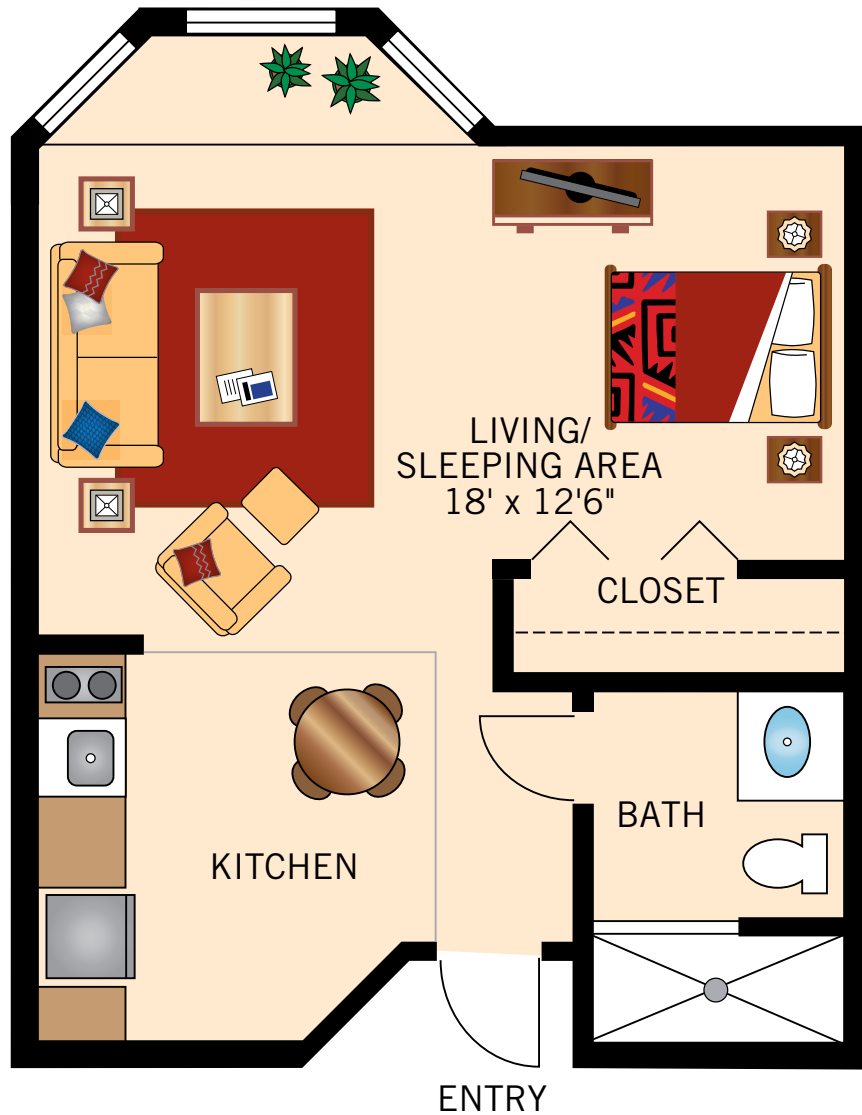

**THE SHELDON
STUDIO**
396 Square Feet

Floor plans are not to scale and are shown for comparative purposes only.
Actual apartment floor plans may have minor variations.

THE COATS
ONE BEDROOM
536 Square Feet

Floor plans are not to scale and are shown for comparative purposes only.
Actual apartment floor plans may have minor variations.