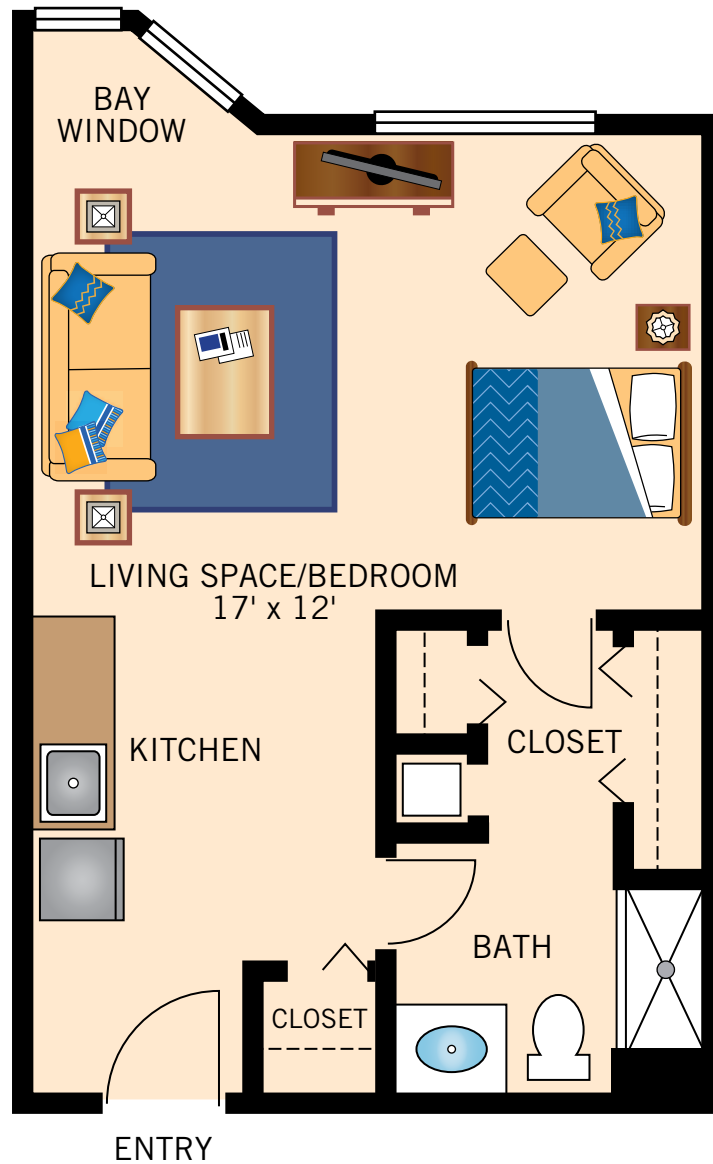

**THE STUART  
STUDIO**  
430 Square Feet

Floor plans are not to scale and are shown for comparative purposes only.  
Actual apartment floor plans may have minor variations.

**THE WILLOW  
STUDIO**  
430 Square Feet

Floor plans are not to scale and are shown for comparative purposes only.  
Actual apartment floor plans may have minor variations.

**THE SEIBERT  
ONE BEDROOM**  
594-626 Square Feet

Floor plans are not to scale and are shown for comparative purposes only.  
Actual apartment floor plans may have minor variations.

**THE ARCADIA**  
**ONE BEDROOM**  
689–712 Square Feet

Floor plans are not to scale and are shown for comparative purposes only.  
Actual apartment floor plans may have minor variations.

**THE HENDERSON**  
**TWO BEDROOM**  
1,100 Square Feet

Floor plans are not to scale and are shown for comparative purposes only.  
Actual apartment floor plans may have minor variations.