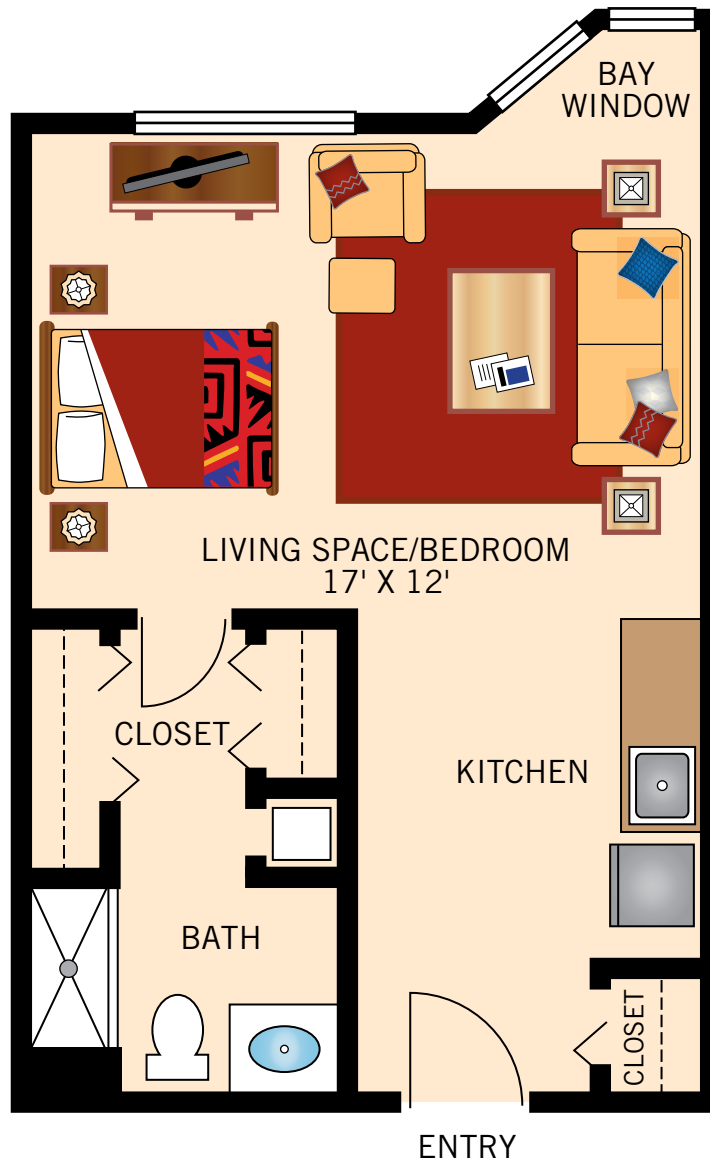

**THE STUART  
STUDIO**  
430 Square Feet

Floor plans are not to scale and are shown for comparative purposes only.  
Actual apartment floor plans may have minor variations.

**THE WILLOW  
STUDIO**  
430 Square Feet

Floor plans are not to scale and are shown for comparative purposes only.  
Actual apartment floor plans may have minor variations.

**THE SEIBERT  
ONE BEDROOM**  
594-626 Square Feet

Floor plans are not to scale and are shown for comparative purposes only.  
Actual apartment floor plans may have minor variations.

**THE ARCADIA**  
**ONE BEDROOM**  
689–712 Square Feet

Floor plans are not to scale and are shown for comparative purposes only.  
Actual apartment floor plans may have minor variations.

**THE HENDERSON**  
**TWO BEDROOM**  
1,100 Square Feet

Floor plans are not to scale and are shown for comparative purposes only.  
Actual apartment floor plans may have minor variations.