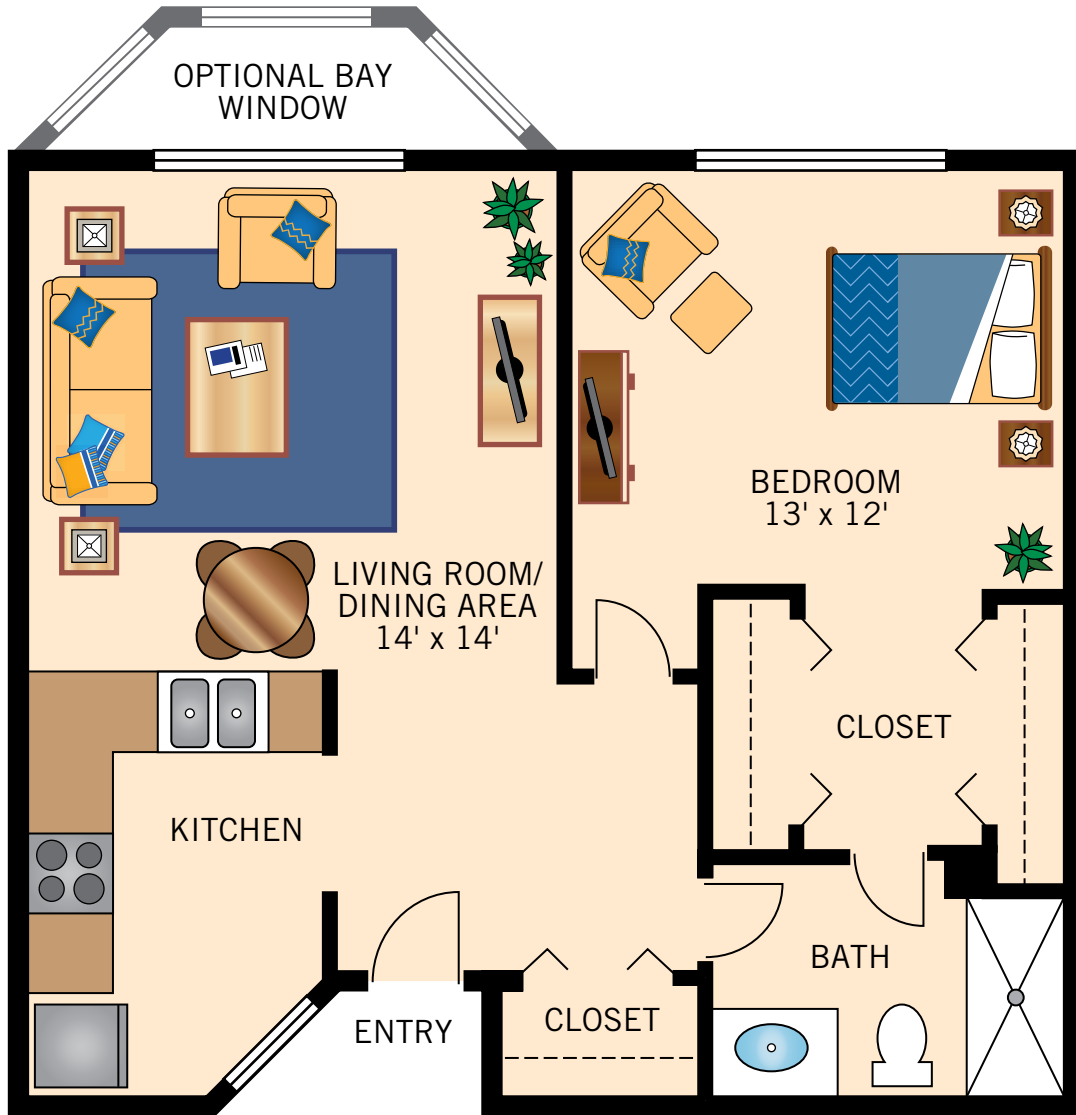

**THE STUART  
STUDIO**  
430 Square Feet

Floor plans are not to scale and are shown for comparative purposes only.  
Actual apartment floor plans may have minor variations.

**THE WILLOW  
STUDIO**  
430 Square Feet

Floor plans are not to scale and are shown for comparative purposes only.  
Actual apartment floor plans may have minor variations.

**THE SEIBERT  
ONE BEDROOM**  
594-626 Square Feet

Floor plans are not to scale and are shown for comparative purposes only.  
Actual apartment floor plans may have minor variations.

**THE ARCADIA**  
**ONE BEDROOM**  
689–712 Square Feet

Floor plans are not to scale and are shown for comparative purposes only.  
Actual apartment floor plans may have minor variations.

**THE HENDERSON**  
**TWO BEDROOM**  
1,100 Square Feet

Floor plans are not to scale and are shown for comparative purposes only.  
Actual apartment floor plans may have minor variations.