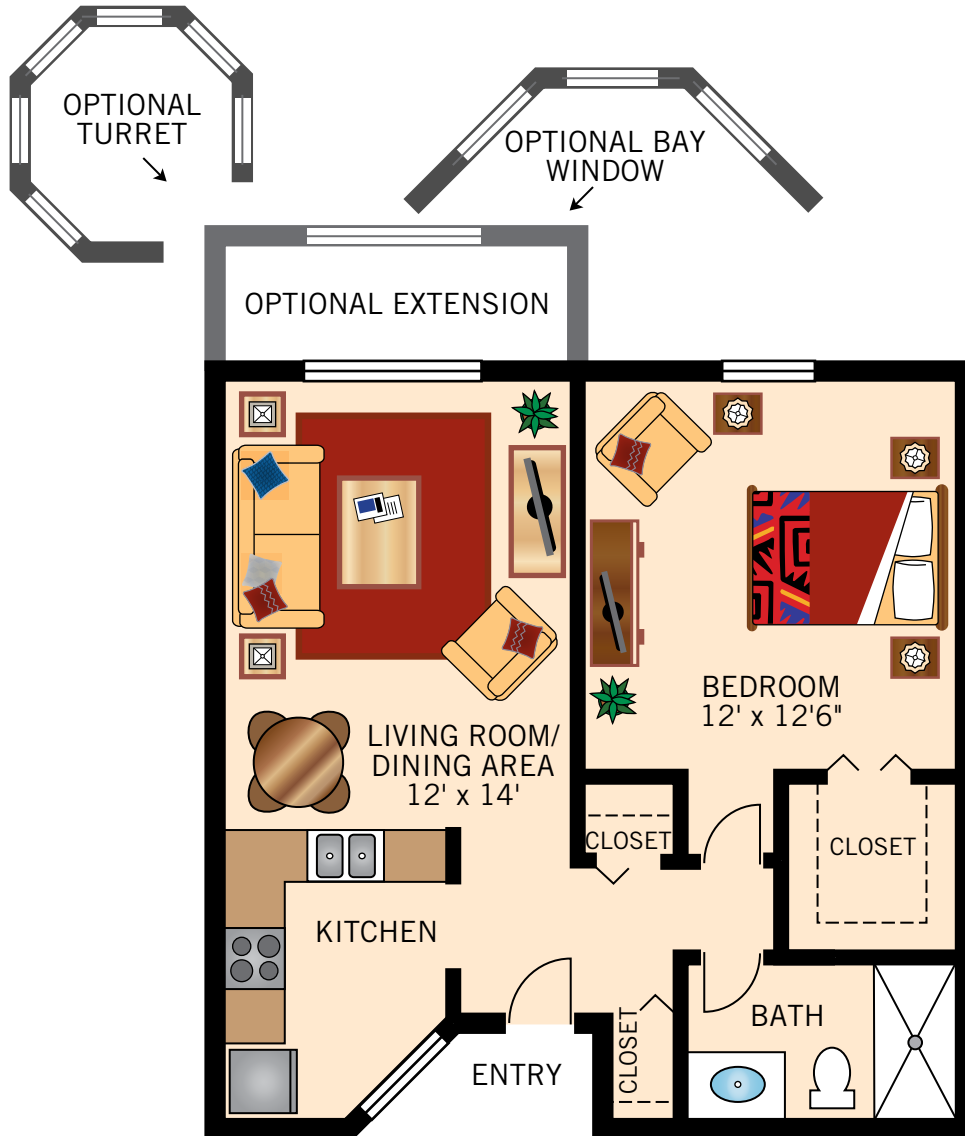

**THE STUART  
STUDIO**  
430 Square Feet

Floor plans are not to scale and are shown for comparative purposes only.  
Actual apartment floor plans may have minor variations.

**THE WILLOW  
STUDIO**  
430 Square Feet

Floor plans are not to scale and are shown for comparative purposes only.  
Actual apartment floor plans may have minor variations.

**THE SEIBERT  
ONE BEDROOM**  
594-626 Square Feet

Floor plans are not to scale and are shown for comparative purposes only.  
Actual apartment floor plans may have minor variations.

**THE ARCADIA**  
**ONE BEDROOM**  
689–712 Square Feet

Floor plans are not to scale and are shown for comparative purposes only.  
Actual apartment floor plans may have minor variations.

**THE HENDERSON**  
**TWO BEDROOM**  
1,100 Square Feet

Floor plans are not to scale and are shown for comparative purposes only.  
Actual apartment floor plans may have minor variations.