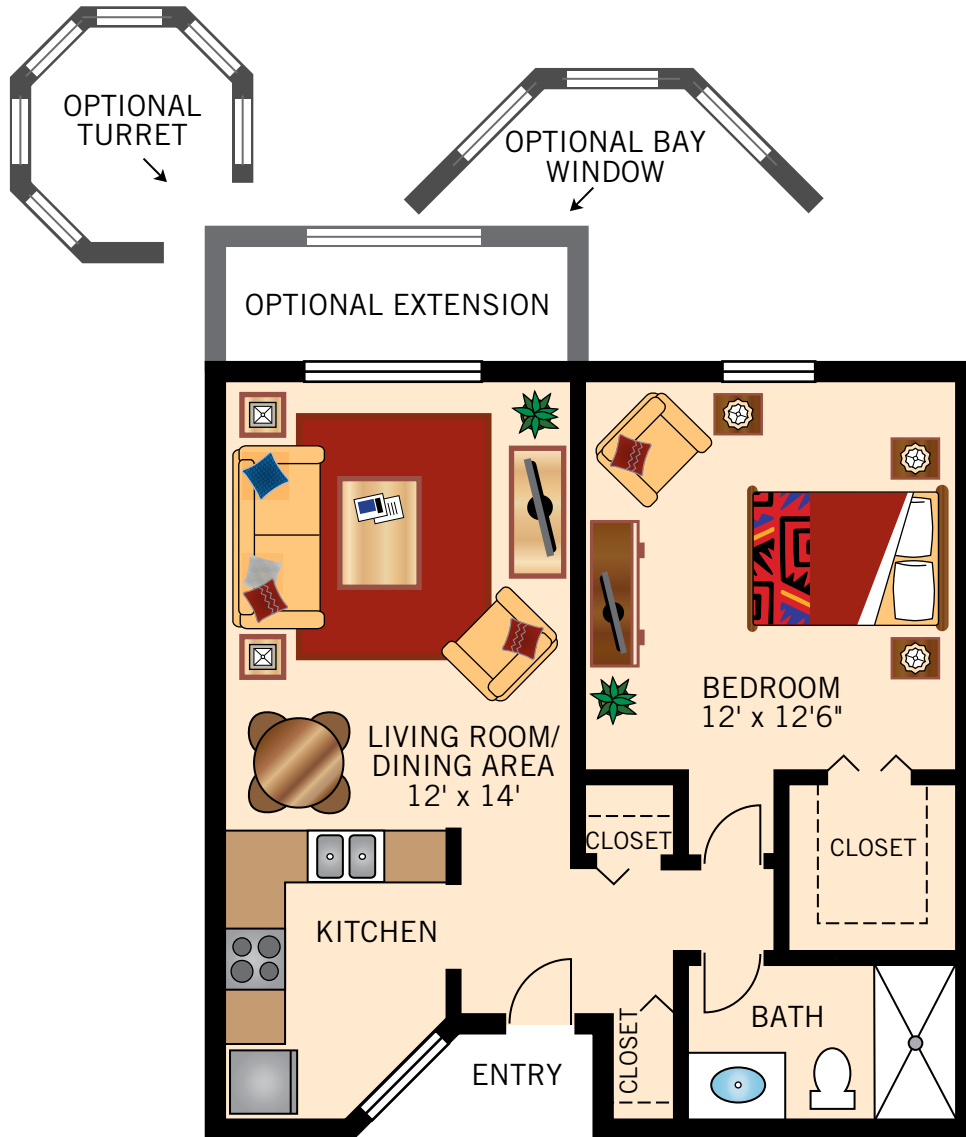

**THE VICKERS
STUDIO**
423-444 Square Feet

Floor plans are not to scale and are shown for comparative purposes only.
Actual apartment floor plans may have minor variations.

THE HUSTON
ONE BEDROOM
594-626 Square Feet

Floor plans are not to scale and are shown for comparative purposes only.
Actual apartment floor plans may have minor variations.

THE COLEMAN
ONE BEDROOM
689-712 Square Feet

Floor plans are not to scale and are shown for comparative purposes only.
Actual apartment floor plans may have minor variations.

THE HARRISON
ONE BEDROOM
725 Square Feet

Floor plans are not to scale and are shown for comparative purposes only.
Actual apartment floor plans may have minor variations.

THE ABBOTT
TWO BEDROOM
810-852 Square Feet

Floor plans are not to scale and are shown for comparative purposes only.
Actual apartment floor plans may have minor variations.

THE BURDICK
TWO BEDROOM
918-942 Square Feet

Floor plans are not to scale and are shown for comparative purposes only.
Actual apartment floor plans may have minor variations.