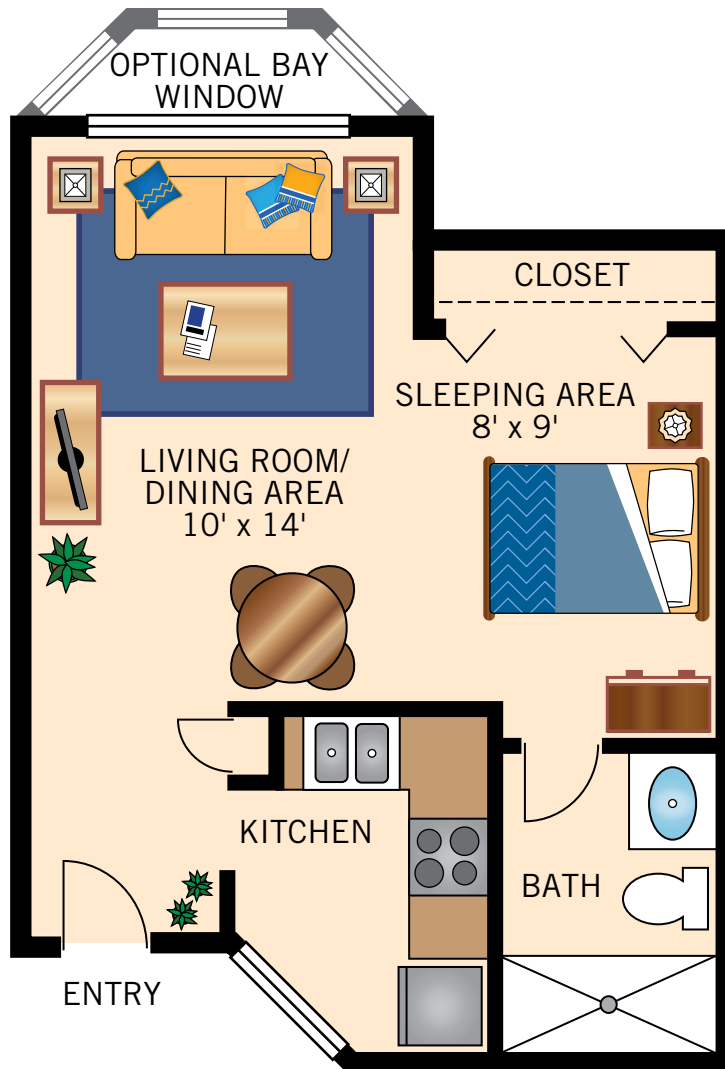

**THE VICKERS
STUDIO**
423-444 Square Feet

Floor plans are not to scale and are shown for comparative purposes only.
Actual apartment floor plans may have minor variations.

THE HUSTON
ONE BEDROOM
594-626 Square Feet

Floor plans are not to scale and are shown for comparative purposes only.
Actual apartment floor plans may have minor variations.

THE COLEMAN
ONE BEDROOM
689-712 Square Feet

Floor plans are not to scale and are shown for comparative purposes only.
Actual apartment floor plans may have minor variations.

THE HARRISON
ONE BEDROOM
725 Square Feet

Floor plans are not to scale and are shown for comparative purposes only.
Actual apartment floor plans may have minor variations.

THE ABBOTT
TWO BEDROOM
810-852 Square Feet

Floor plans are not to scale and are shown for comparative purposes only.
Actual apartment floor plans may have minor variations.

THE BURDICK
TWO BEDROOM
918-942 Square Feet

Floor plans are not to scale and are shown for comparative purposes only.
Actual apartment floor plans may have minor variations.