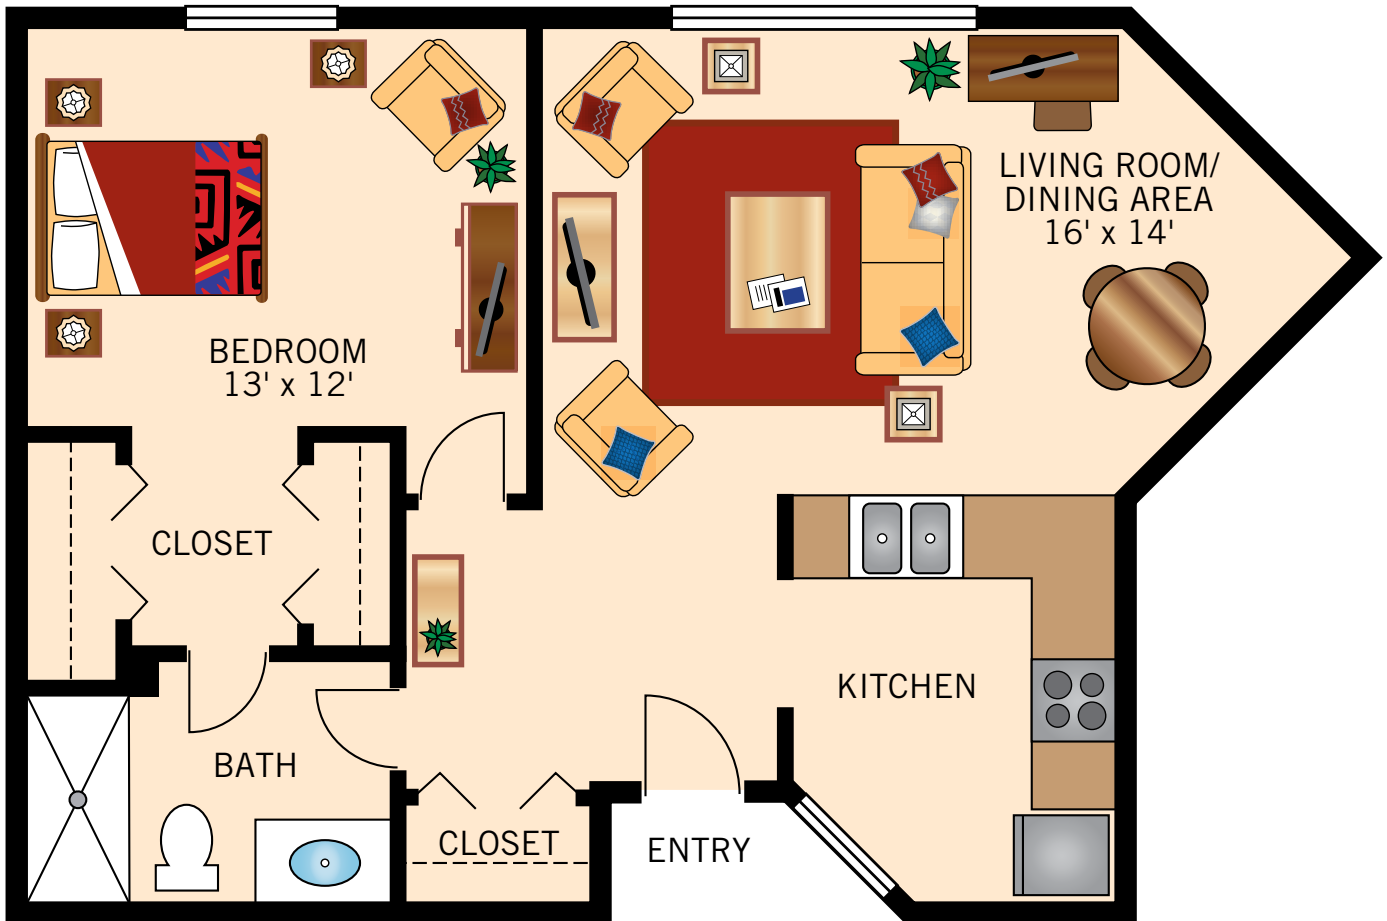

**THE VICKERS
STUDIO**
423-444 Square Feet

Floor plans are not to scale and are shown for comparative purposes only.
Actual apartment floor plans may have minor variations.

THE HUSTON
ONE BEDROOM
594-626 Square Feet

Floor plans are not to scale and are shown for comparative purposes only.
Actual apartment floor plans may have minor variations.

THE COLEMAN
ONE BEDROOM
689-712 Square Feet

Floor plans are not to scale and are shown for comparative purposes only.
Actual apartment floor plans may have minor variations.

THE HARRISON
ONE BEDROOM
725 Square Feet

Floor plans are not to scale and are shown for comparative purposes only.
Actual apartment floor plans may have minor variations.

THE ABBOTT
TWO BEDROOM
810-852 Square Feet

Floor plans are not to scale and are shown for comparative purposes only.
Actual apartment floor plans may have minor variations.

THE BURDICK
TWO BEDROOM
918-942 Square Feet

Floor plans are not to scale and are shown for comparative purposes only.
Actual apartment floor plans may have minor variations.