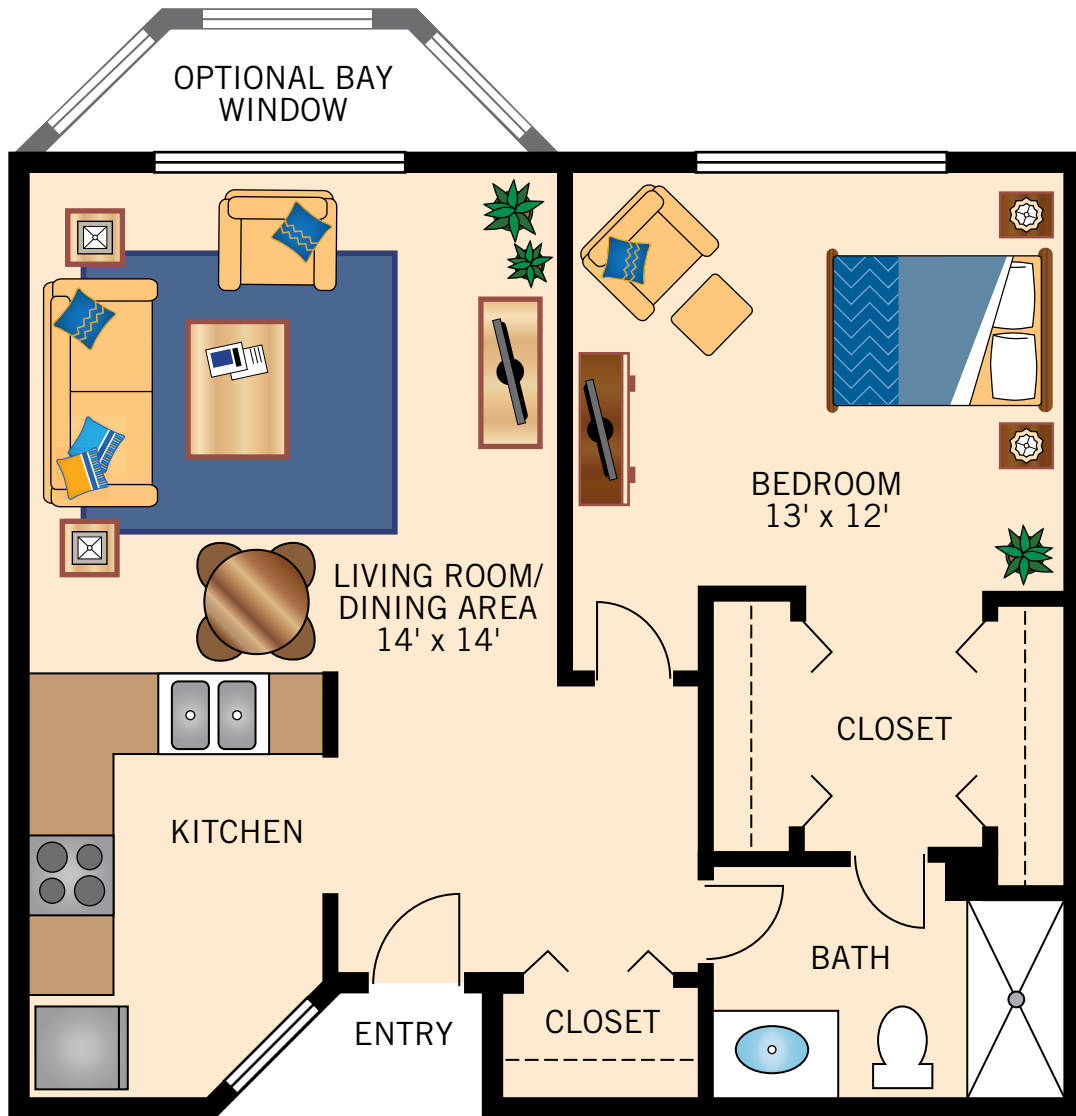

**THE VICKERS
STUDIO**
423-444 Square Feet

Floor plans are not to scale and are shown for comparative purposes only.
Actual apartment floor plans may have minor variations.

THE HUSTON
ONE BEDROOM
594-626 Square Feet

Floor plans are not to scale and are shown for comparative purposes only.
Actual apartment floor plans may have minor variations.

THE COLEMAN
ONE BEDROOM
689-712 Square Feet

Floor plans are not to scale and are shown for comparative purposes only.
Actual apartment floor plans may have minor variations.

THE HARRISON
ONE BEDROOM
725 Square Feet

Floor plans are not to scale and are shown for comparative purposes only.
Actual apartment floor plans may have minor variations.

THE ABBOTT
TWO BEDROOM
810-852 Square Feet

Floor plans are not to scale and are shown for comparative purposes only.
Actual apartment floor plans may have minor variations.

THE BURDICK
TWO BEDROOM
918-942 Square Feet

Floor plans are not to scale and are shown for comparative purposes only.
Actual apartment floor plans may have minor variations.