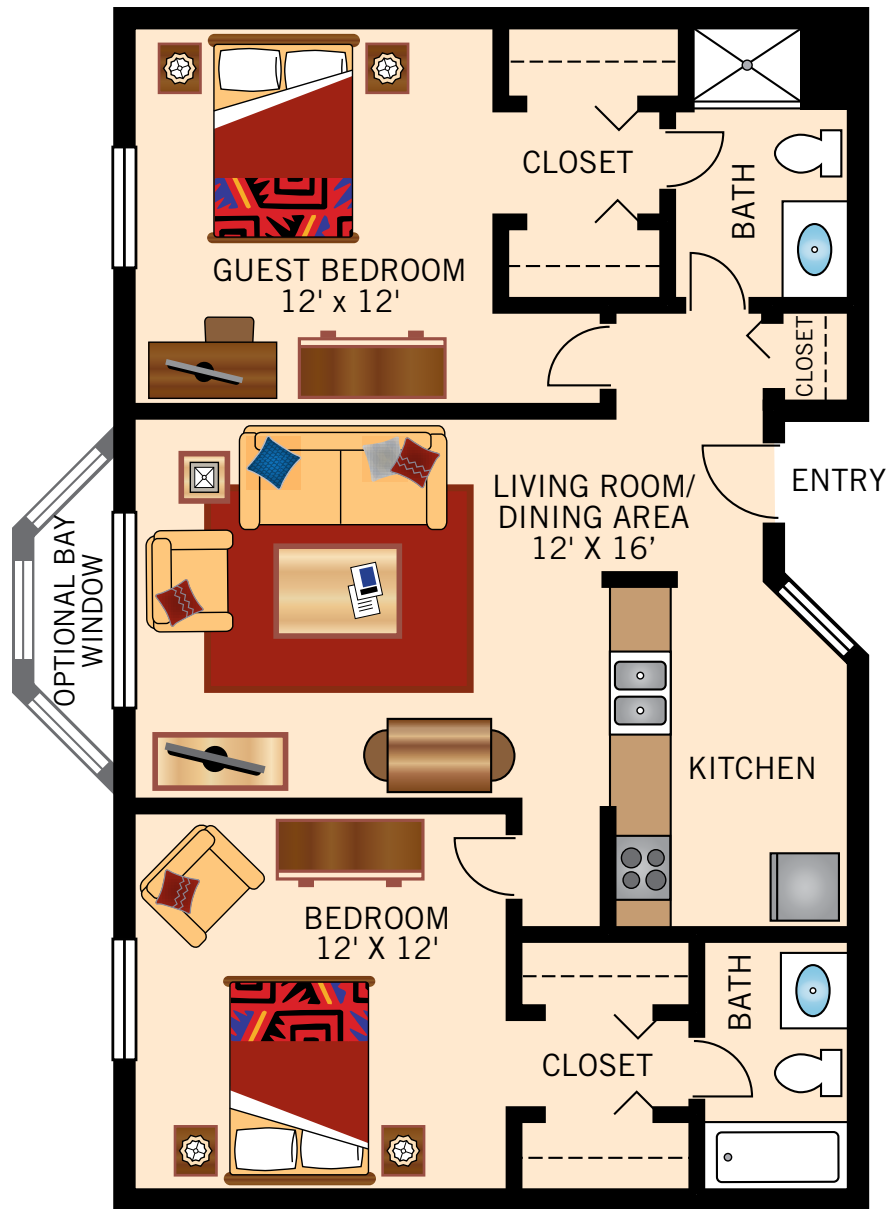

Floor plans are not to scale and are shown for comparative purposes only.
Actual apartment floor plans may have minor variations.

THE COLEMAN
ONE BEDROOM
689-712 Square Feet

Floor plans are not to scale and are shown for comparative purposes only.
Actual apartment floor plans may have minor variations.

THE HARRISON
ONE BEDROOM
725 Square Feet

Floor plans are not to scale and are shown for comparative purposes only.
Actual apartment floor plans may have minor variations.

THE ABBOTT
TWO BEDROOM
810-852 Square Feet

Floor plans are not to scale and are shown for comparative purposes only.
Actual apartment floor plans may have minor variations.

THE BURDICK
TWO BEDROOM
918-942 Square Feet

Floor plans are not to scale and are shown for comparative purposes only.
Actual apartment floor plans may have minor variations.

THE GILBERT
TWO BEDROOM
1,100 Square Feet

Floor plans are not to scale and are shown for comparative purposes only.
Actual apartment floor plans may have minor variations.