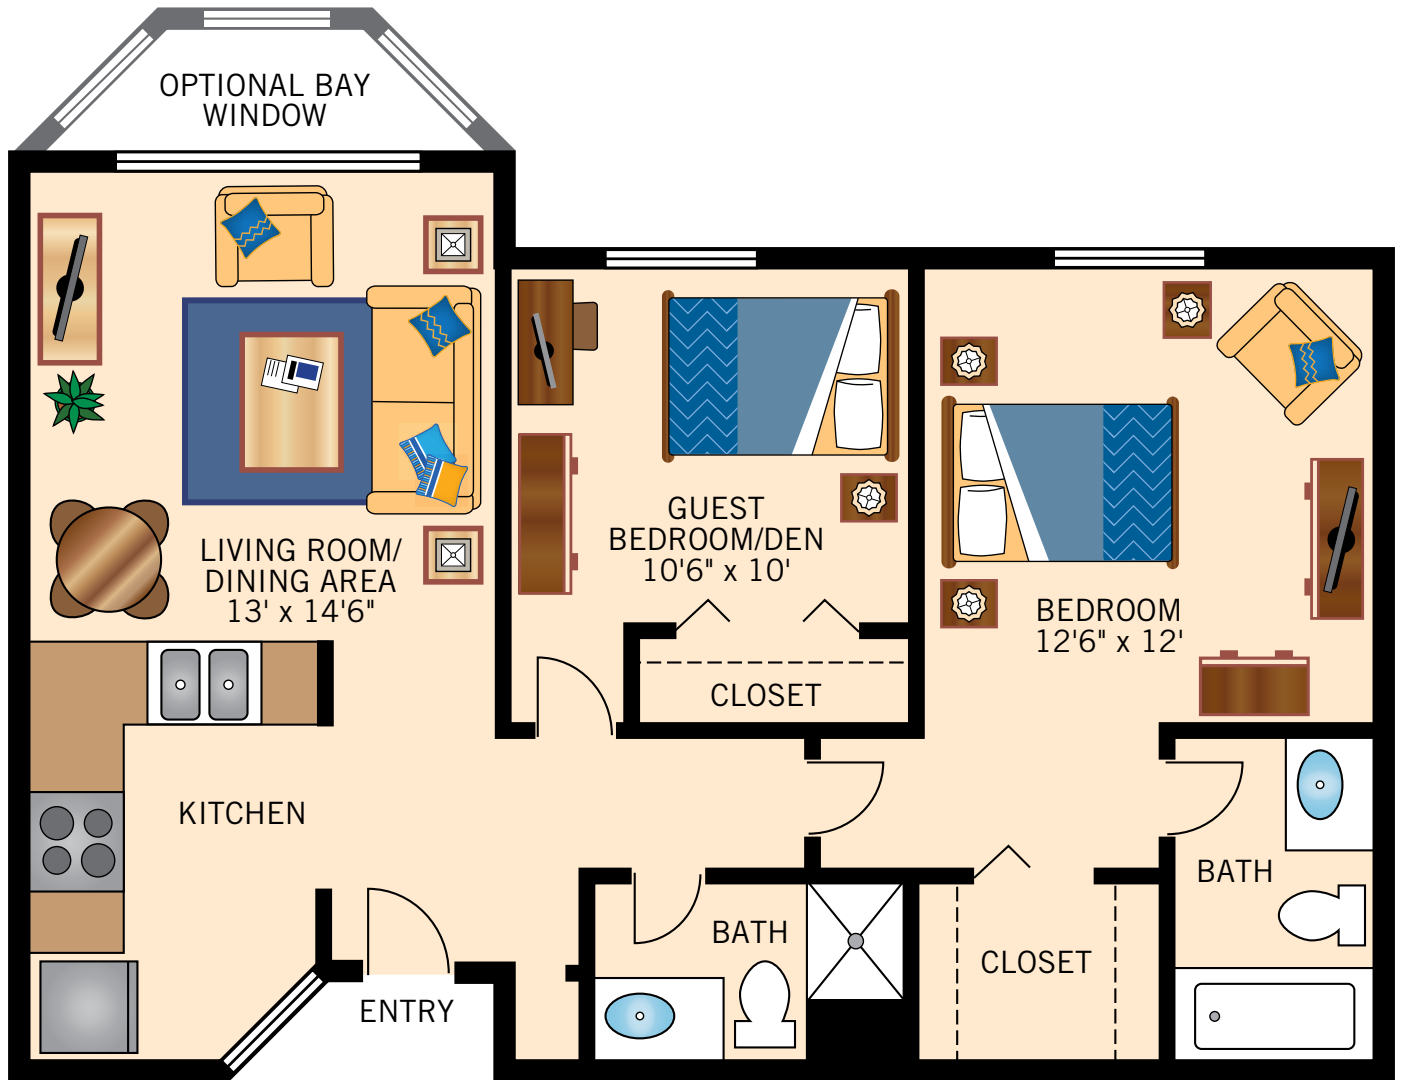

**THE VICKERS
STUDIO**
423-444 Square Feet

Floor plans are not to scale and are shown for comparative purposes only.
Actual apartment floor plans may have minor variations.

THE HUSTON
ONE BEDROOM
594-626 Square Feet

Floor plans are not to scale and are shown for comparative purposes only.
Actual apartment floor plans may have minor variations.

THE COLEMAN
ONE BEDROOM
689-712 Square Feet

Floor plans are not to scale and are shown for comparative purposes only.
Actual apartment floor plans may have minor variations.

THE HARRISON
ONE BEDROOM
725 Square Feet

Floor plans are not to scale and are shown for comparative purposes only.
Actual apartment floor plans may have minor variations.

THE ABBOTT
TWO BEDROOM
810-852 Square Feet

Floor plans are not to scale and are shown for comparative purposes only.
Actual apartment floor plans may have minor variations.

THE BURDICK
TWO BEDROOM
918-942 Square Feet

Floor plans are not to scale and are shown for comparative purposes only.
Actual apartment floor plans may have minor variations.