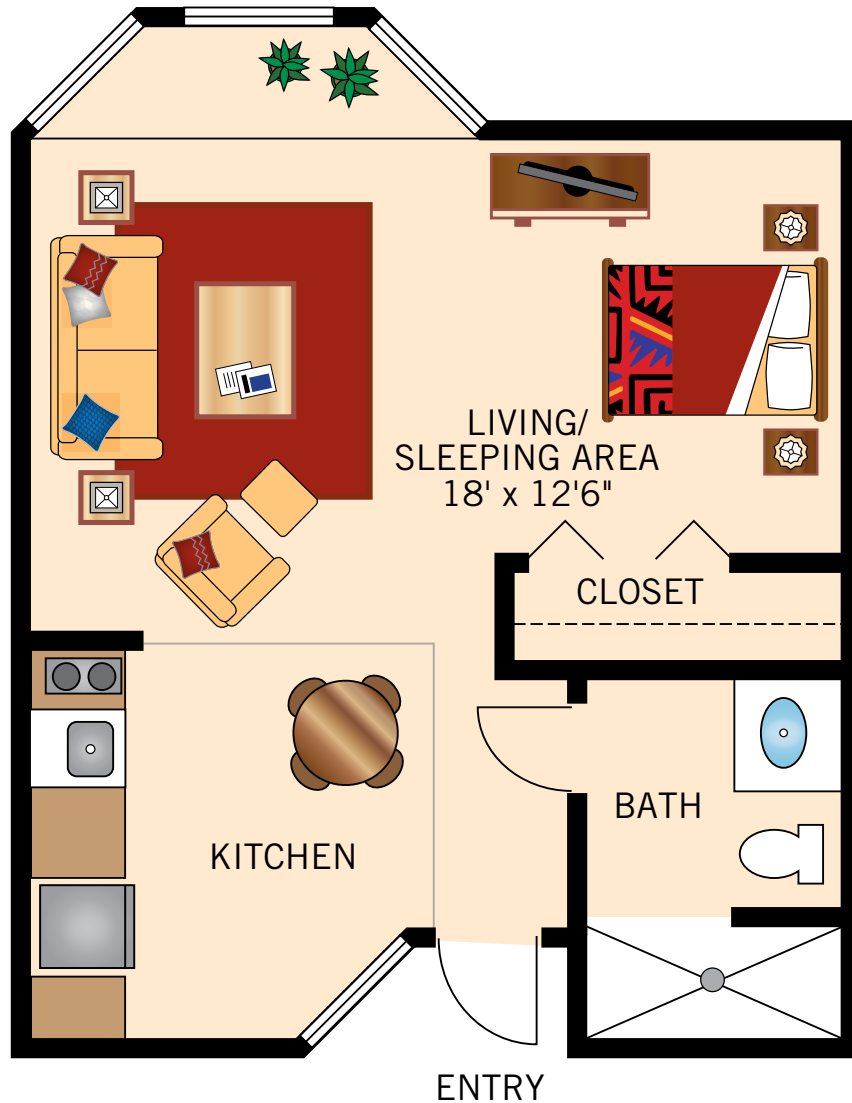

**THE SHELDON
STUDIO**
396 Square Feet

Floor plans are not to scale and are shown for comparative purposes only.
Actual apartment floor plans may have minor variations.

THE COATS
ONE BEDROOM
536 Square Feet

Floor plans are not to scale and are shown for comparative purposes only.
Actual apartment floor plans may have minor variations.