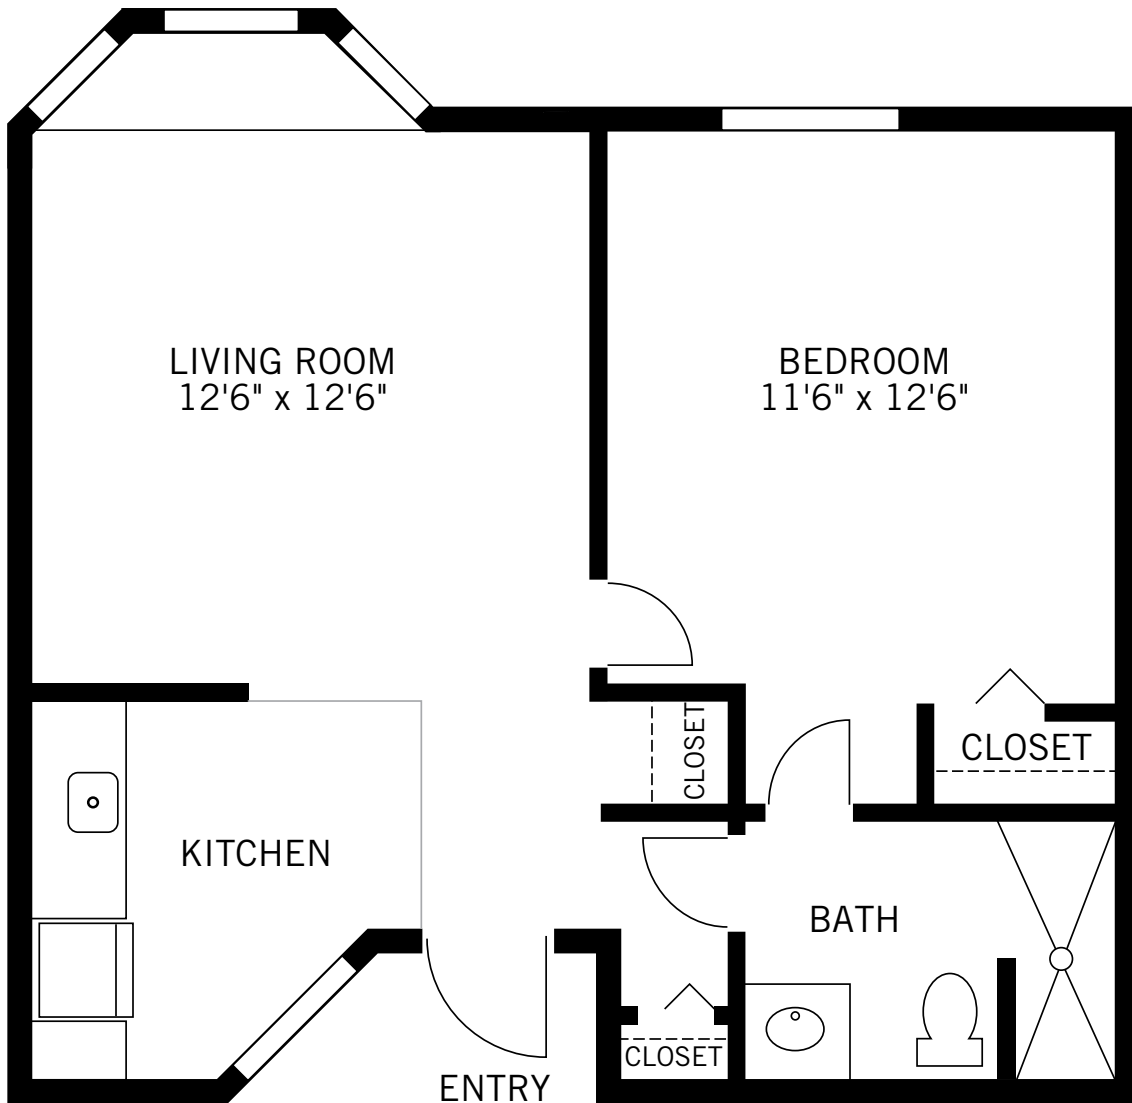

**THE KENDALL  
STUDIO**  
200 Square Feet

Floor plans are not to scale and are shown for comparative purposes only.  
Actual apartment floor plans may have minor variations.

**THE SHELDON  
STUDIO**  
396 Square Feet

Floor plans are not to scale and are shown for comparative purposes only.  
Actual apartment floor plans may have minor variations.

**THE COATS**  
**ONE BEDROOM**  
536 Square Feet

Floor plans are not to scale and are shown for comparative purposes only.  
Actual apartment floor plans may have minor variations.