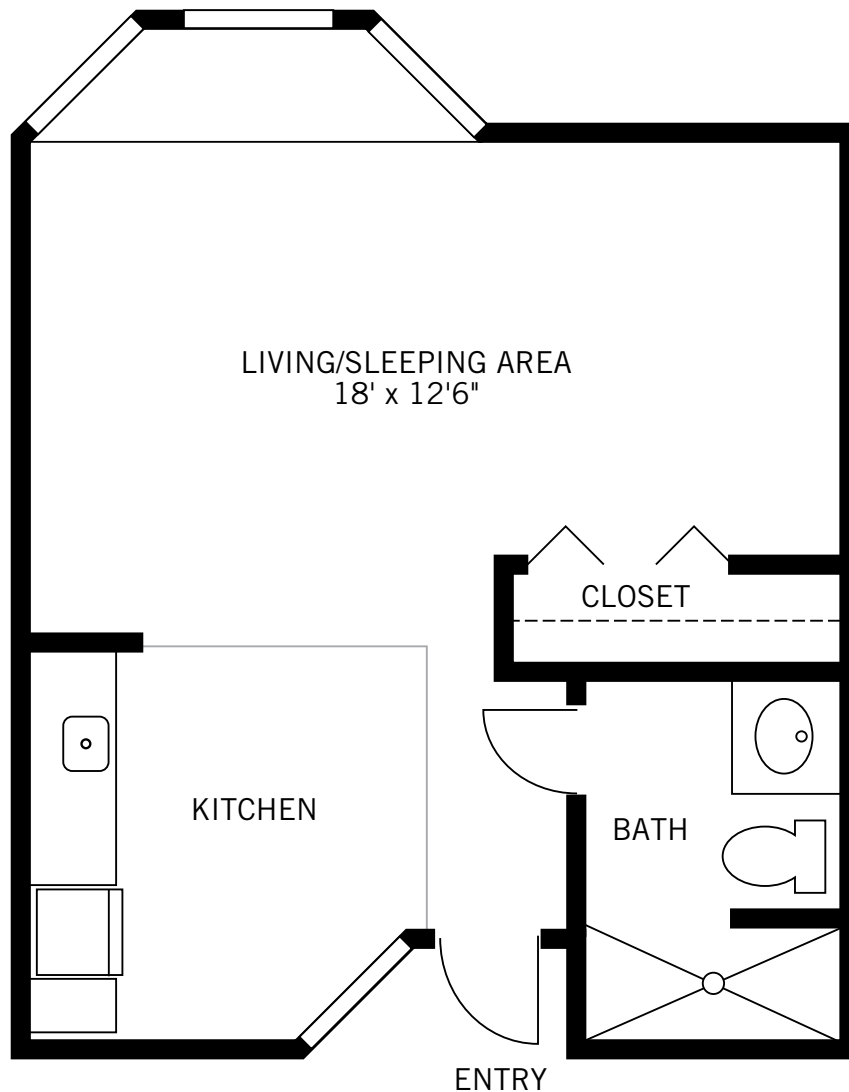

**THE KENDALL  
STUDIO**  
200 Square Feet

Floor plans are not to scale and are shown for comparative purposes only.  
Actual apartment floor plans may have minor variations.

**THE SHELDON  
STUDIO**  
396 Square Feet

Floor plans are not to scale and are shown for comparative purposes only.  
Actual apartment floor plans may have minor variations.

**THE COATS**  
**ONE BEDROOM**  
536 Square Feet

Floor plans are not to scale and are shown for comparative purposes only.  
Actual apartment floor plans may have minor variations.