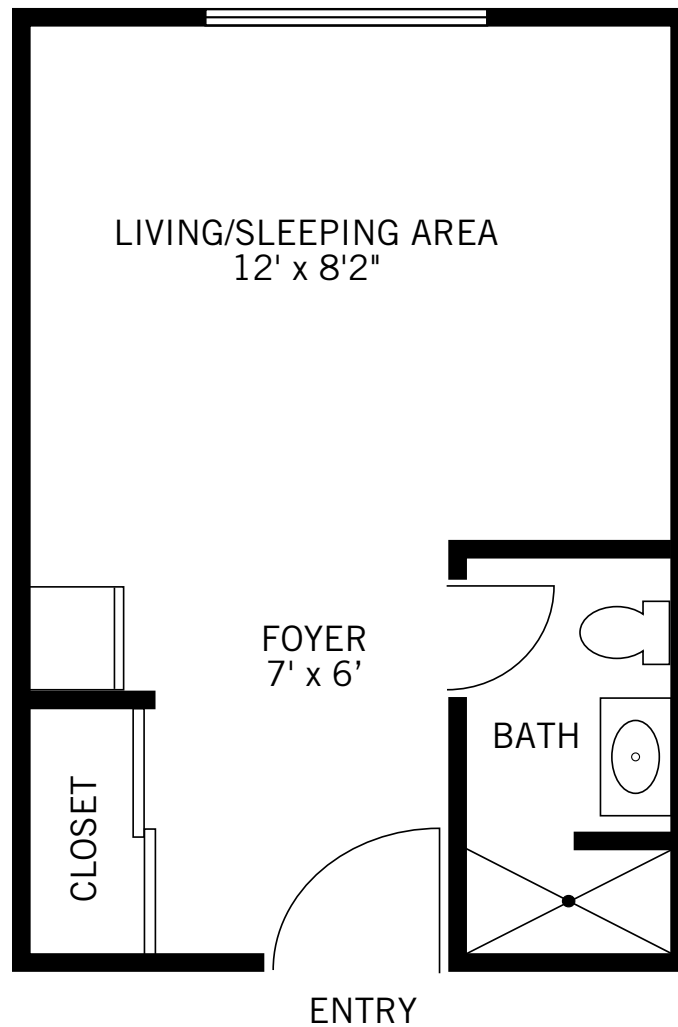

**THE KENDALL  
STUDIO**  
200 Square Feet

Floor plans are not to scale and are shown for comparative purposes only.  
Actual apartment floor plans may have minor variations.

**THE SHELDON  
STUDIO**  
396 Square Feet

Floor plans are not to scale and are shown for comparative purposes only.  
Actual apartment floor plans may have minor variations.

**THE COATS**  
**ONE BEDROOM**  
536 Square Feet

Floor plans are not to scale and are shown for comparative purposes only.  
Actual apartment floor plans may have minor variations.